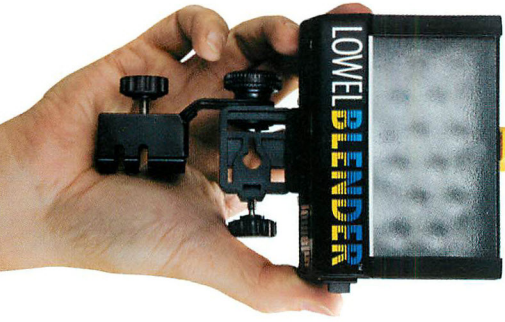

LOWEL

Whether you're lighting an indie feature or simply looking to spruce up the quality of your daily video weblog, Lowel, the world leader in location lighting, has the solution for most productions and budgets.

www.tiffen.com

TIFFEN FILTERS

TIFFEN Dfx
Creative Digital Effects v3.0

LOWEL
Light

Davis & Sanford
TRIPODS AND SUPPORT SYSTEMS

ZING
NEOPRENE CAMERA CASES

GENUSTECH
Camera Accessories

Strobiframe
Flash Brackets and Accessories

STEADICAM
Camera Stabilizing Systems

DOMKE
Bags and Accessories

LITTEC
TELEVISION SYSTEMS

Technology From Tiffen

The Tiffen Company, 90 Oser Avenue, Hauppauge, NY 11788

Visit us at www.tiffen.com

44TIFBKLT

1212

IMAGING PRODUCTS QUICK REFERENCE GUIDE

The superior quality and consistency of Tiffen filters have made them the preferred choice of world renowned photographers, cinematographers and videographers for over 70 years. Our award-winning ColorCore™ technology lets us precisely control the color and density of every filter we make.