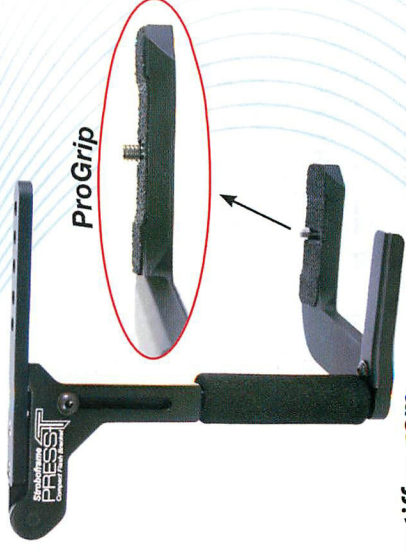

Official Bag of

The White House
News Photographers
Association

www.tiffen.com

Strobrframe®

The leader in flash bracket innovation. Eliminates harsh red eye and harsh shadows. Get more natural-looking lighting whenever a flash is needed. Choose from a wide range of models.

www.tiffen.com

LOWEL GL-1 Power LED

**Hollywood Lighting
In The Palm Of Your Hand**

- Ultra-bright, dimmable output
- Focusable from tight spot to wide flood
- High-CRI photo-quality tungsten LED
- Self-contained, DC powered
- Model, accent, key and fill all in the palm of your hand