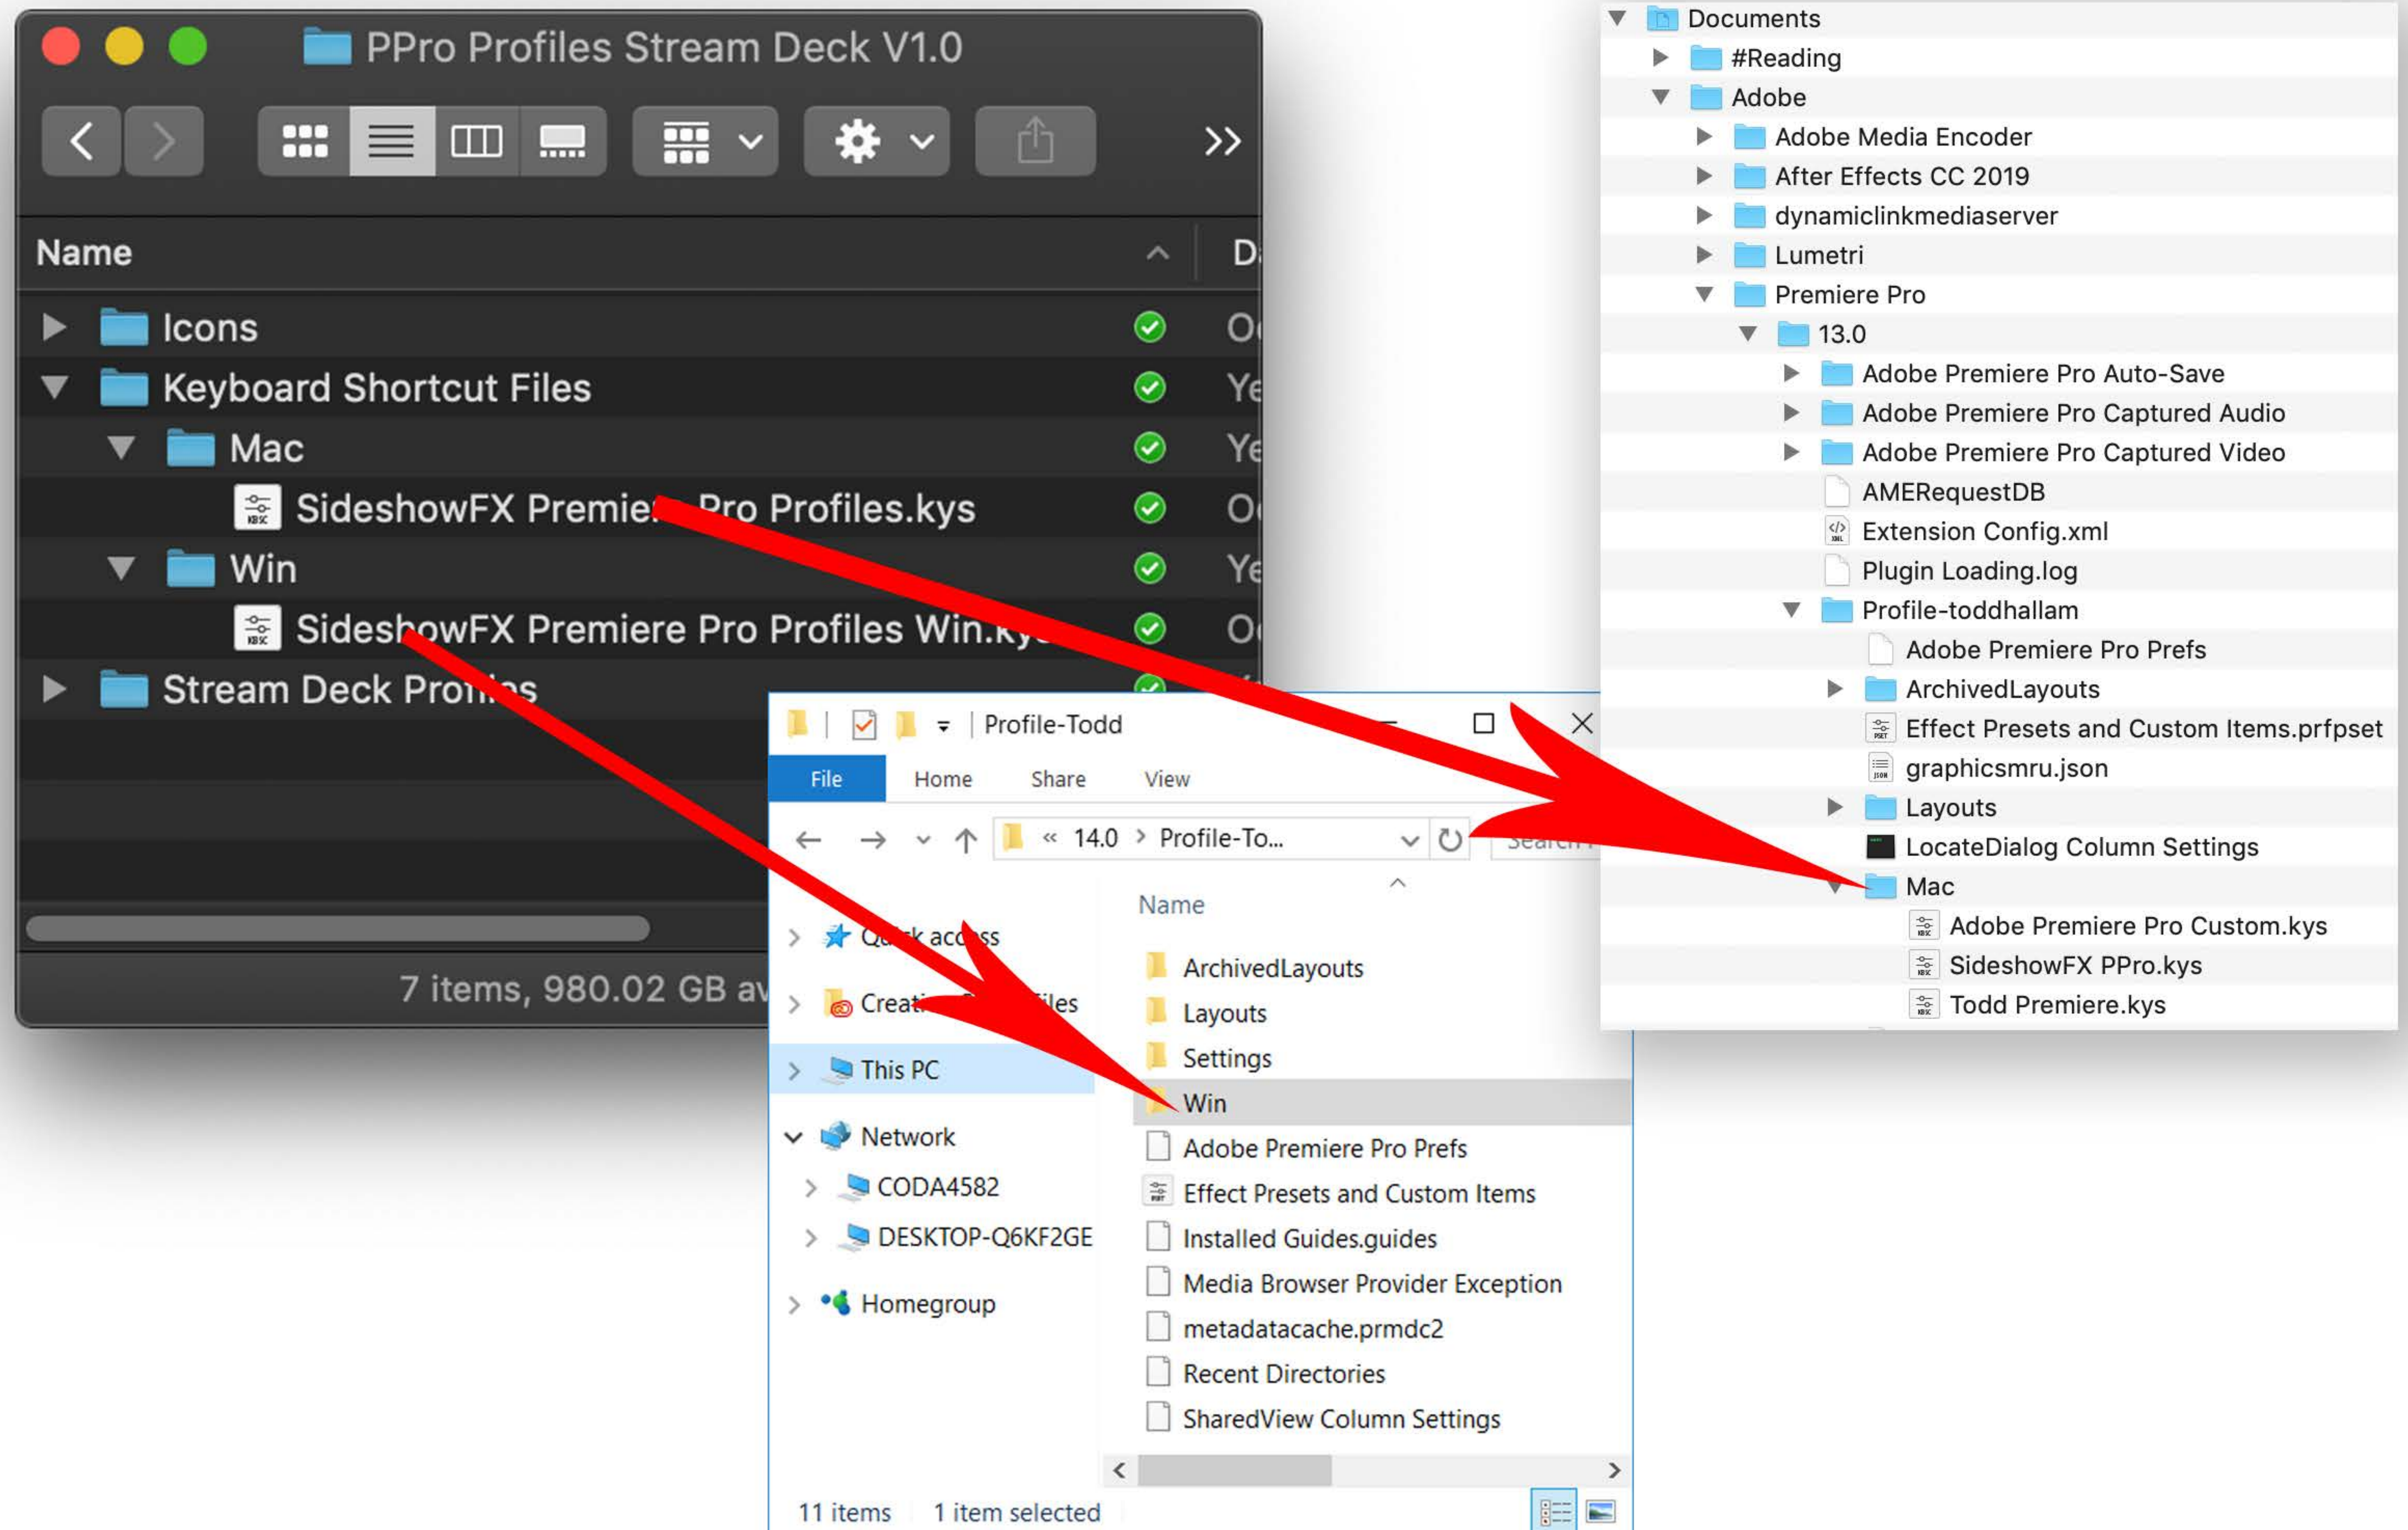

Installation

Installing the Keyboard Shortcuts

First, in order for the key commands in Stream Deck to work, you will need to install the supplied custom keyboard layout. Drag the file SideshowFX PPro.kys to your application profile folder.

Mac: "**username**"/documents/adobe/Premiere Pro/13.0*/profile-"**username**"/Mac

Win: Documents/Adobe Premiere Pro_/13.0*/Profile-"**username**"/Win

*your version number may be different