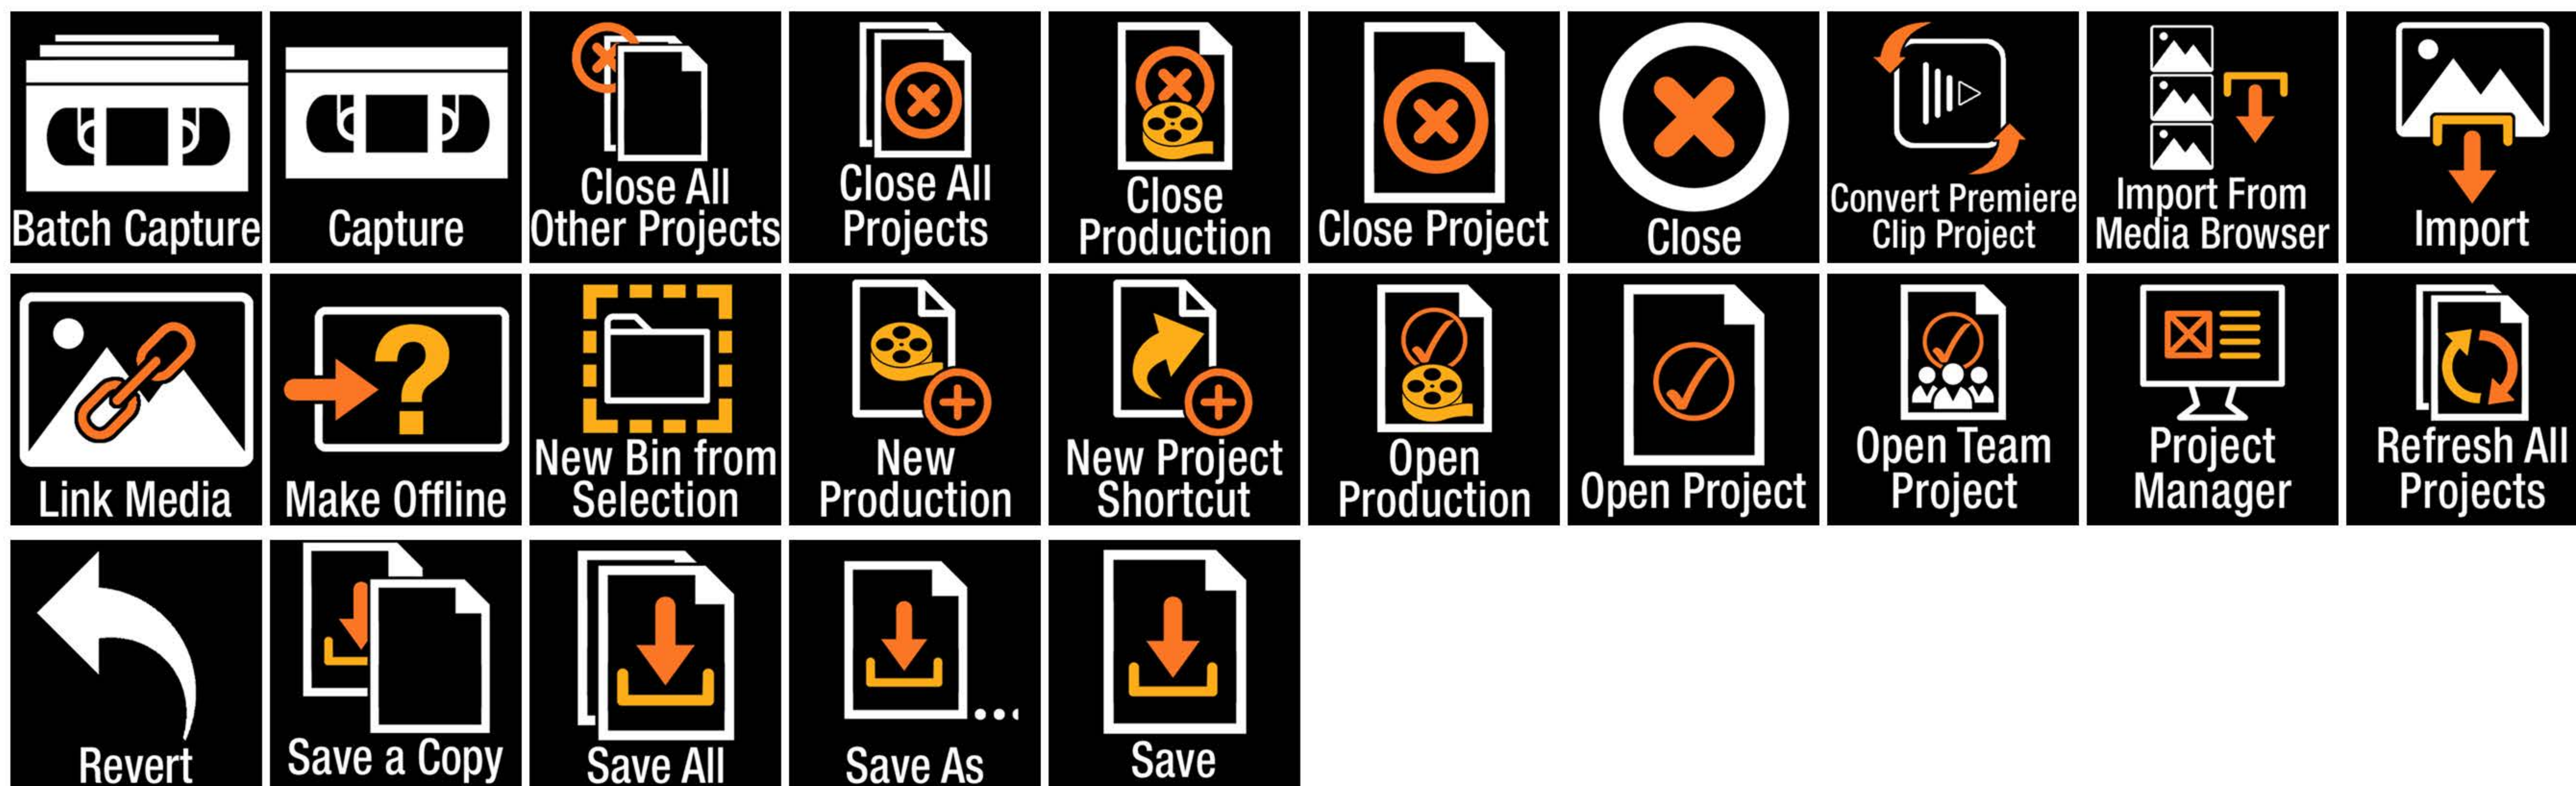

File

File / Adobe Dynamic Link

File / Export