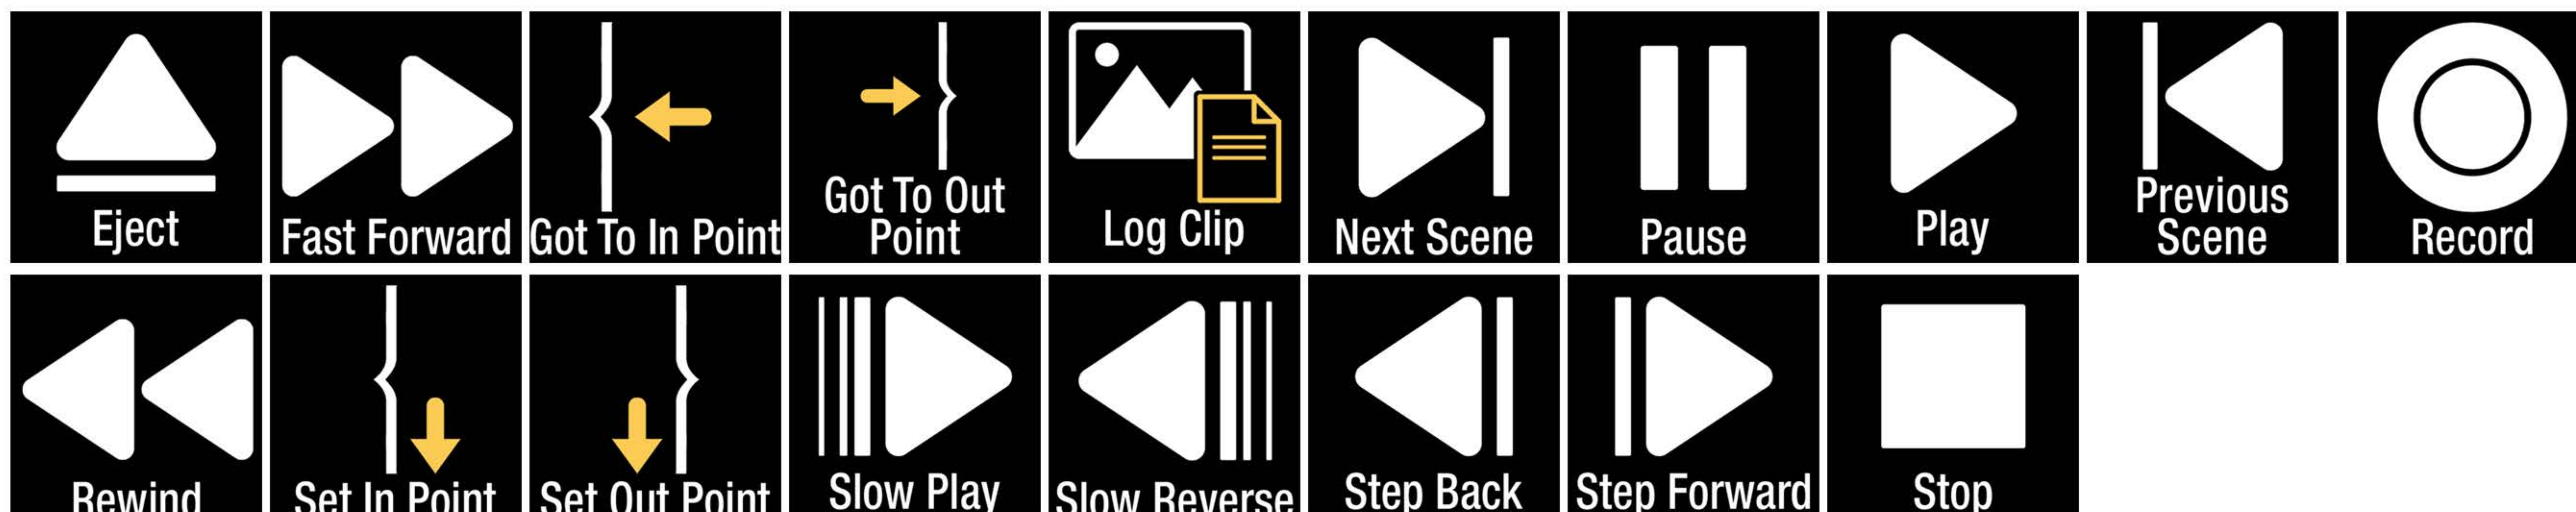

Panel / Capture