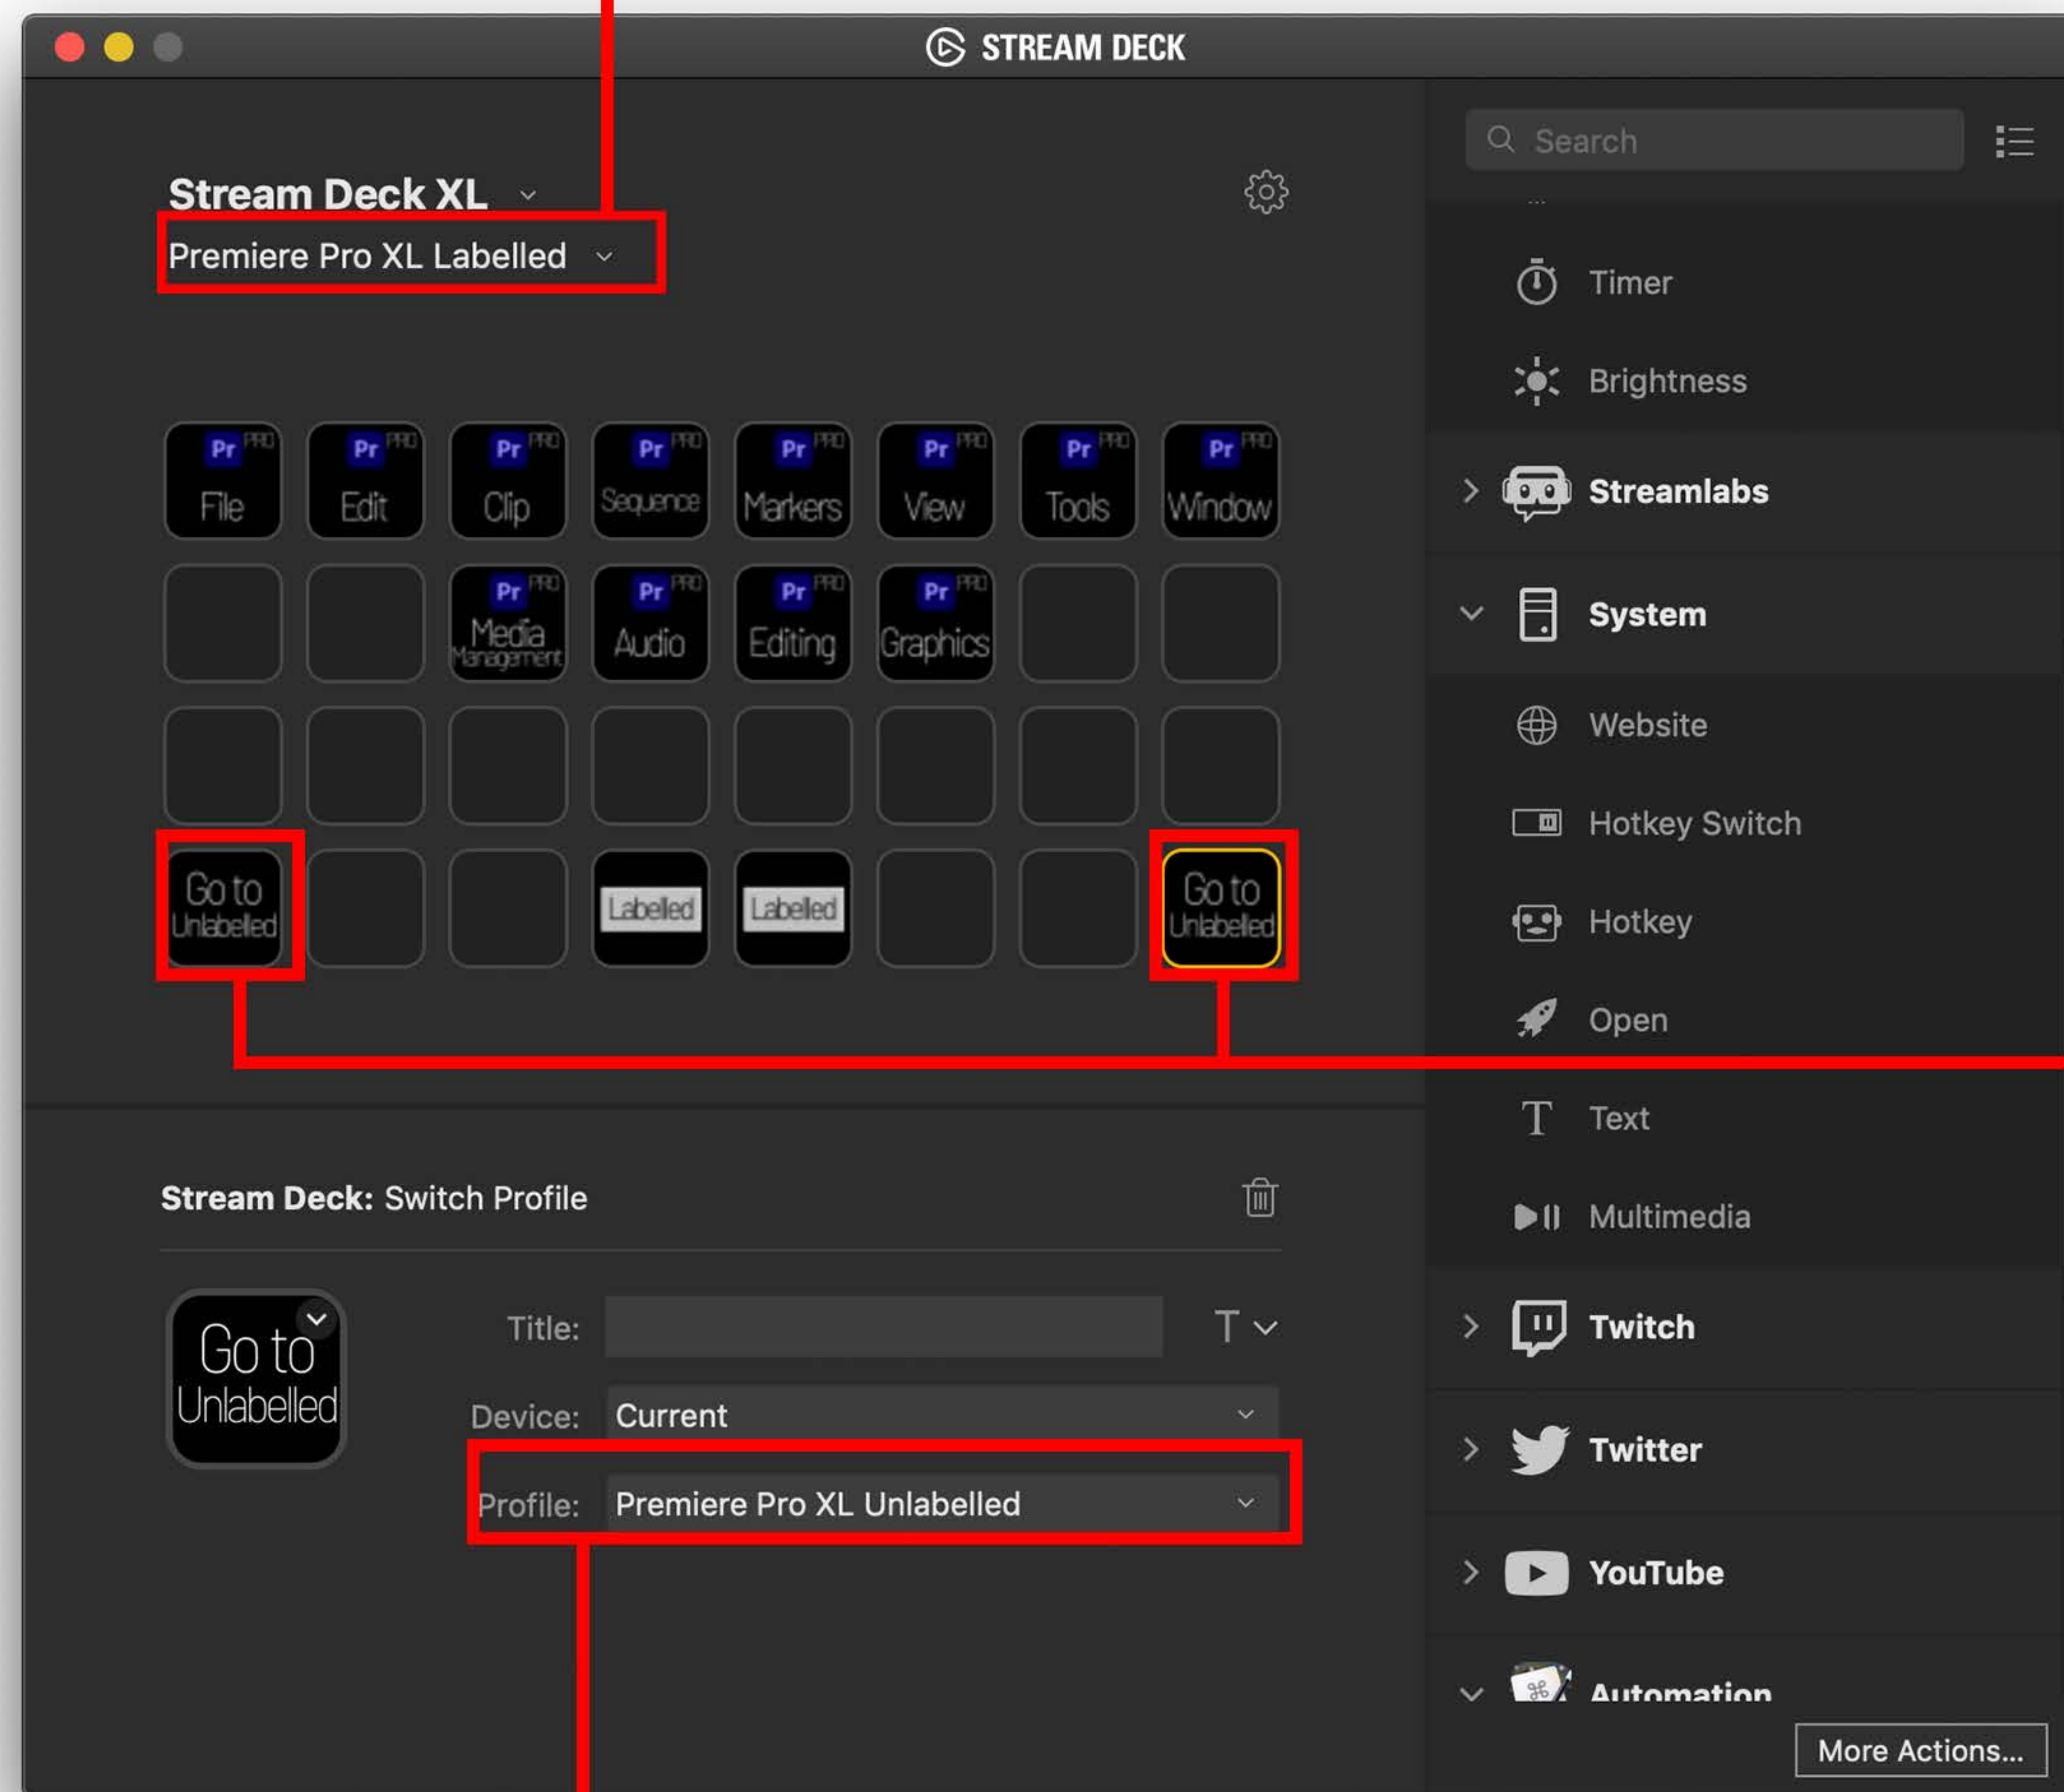

Open Premiere Pro and access the Keyboard Shortcuts menu. From the Keyboard Layout Preset dropdown menu, select “SideshowFX Premiere Pro Profiles”

Installation

Installing the Stream Deck profile

Open Configure Stream Deck and click the preferences gear. At the bottom fly out menu, select Import.

Select the profile included in your download package for the device you are working with (XL or 15 key).

Both the Mac and Windows versions have two profiles each - labelled and unlabelled. You can choose either but it is recommended you install both so you can switch between the two as required.

Installing the Stream Deck profile

If you choose to install both the labelled and unlabelled profiles, you will need to change one button on each profile.

STEP 1

Select the Premiere Pro XL Labelled profile (or 15 Key device select Premiere Pro Reg Labelled)

Select a "Go to Unlabelled" button (Repeat the next step both buttons)

Select the "Premiere Pro XL Unlabelled" profile ("Premiere Pro Reg Unlabelled" for the 15 key version)

Installing the Stream Deck profile