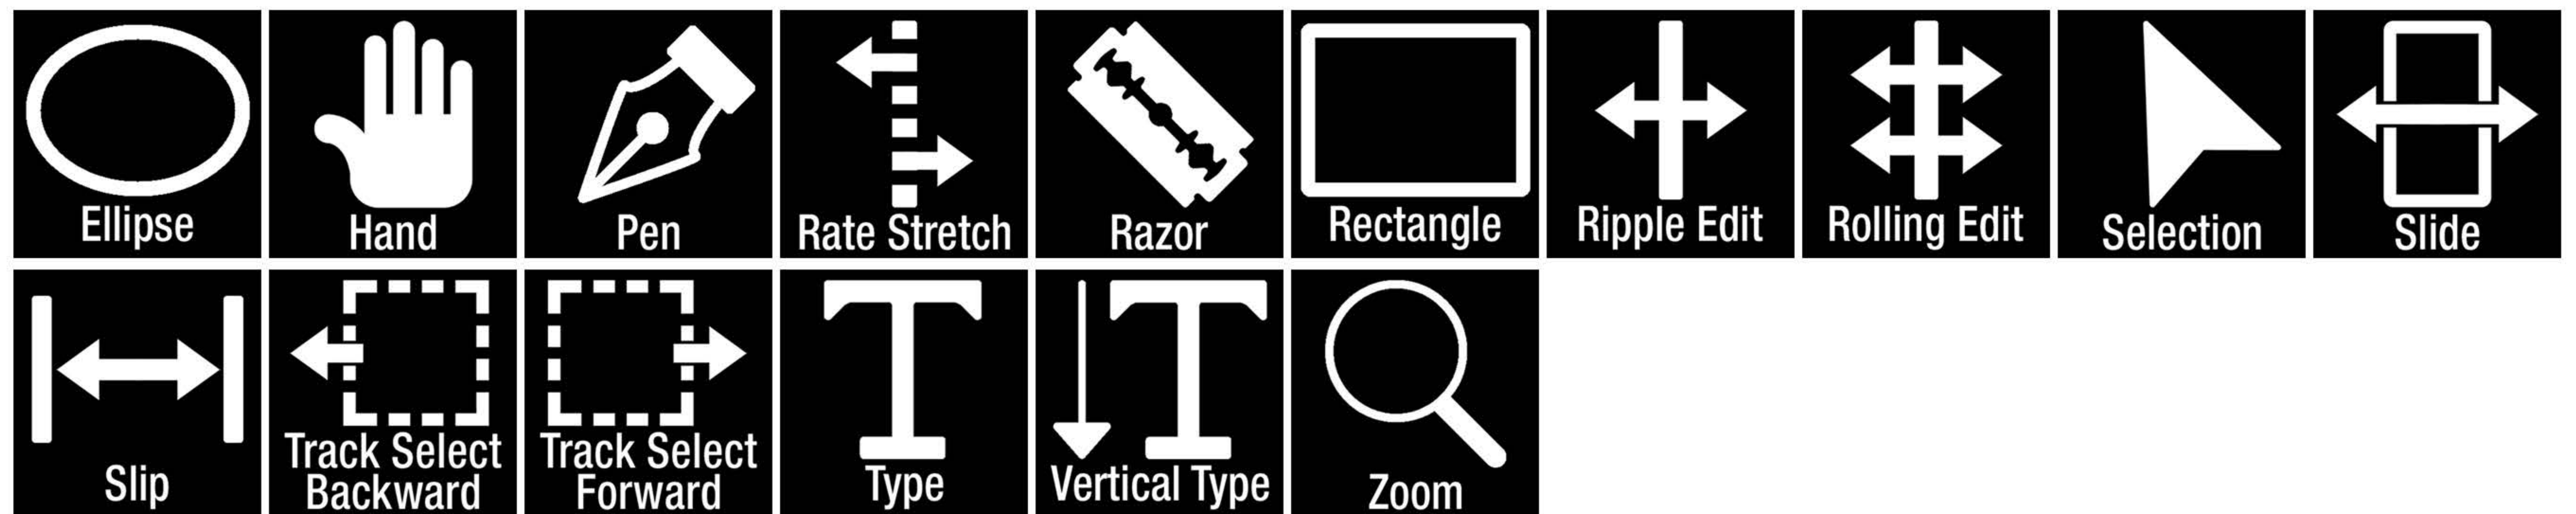

Panel / Timeline / Menu

Tools