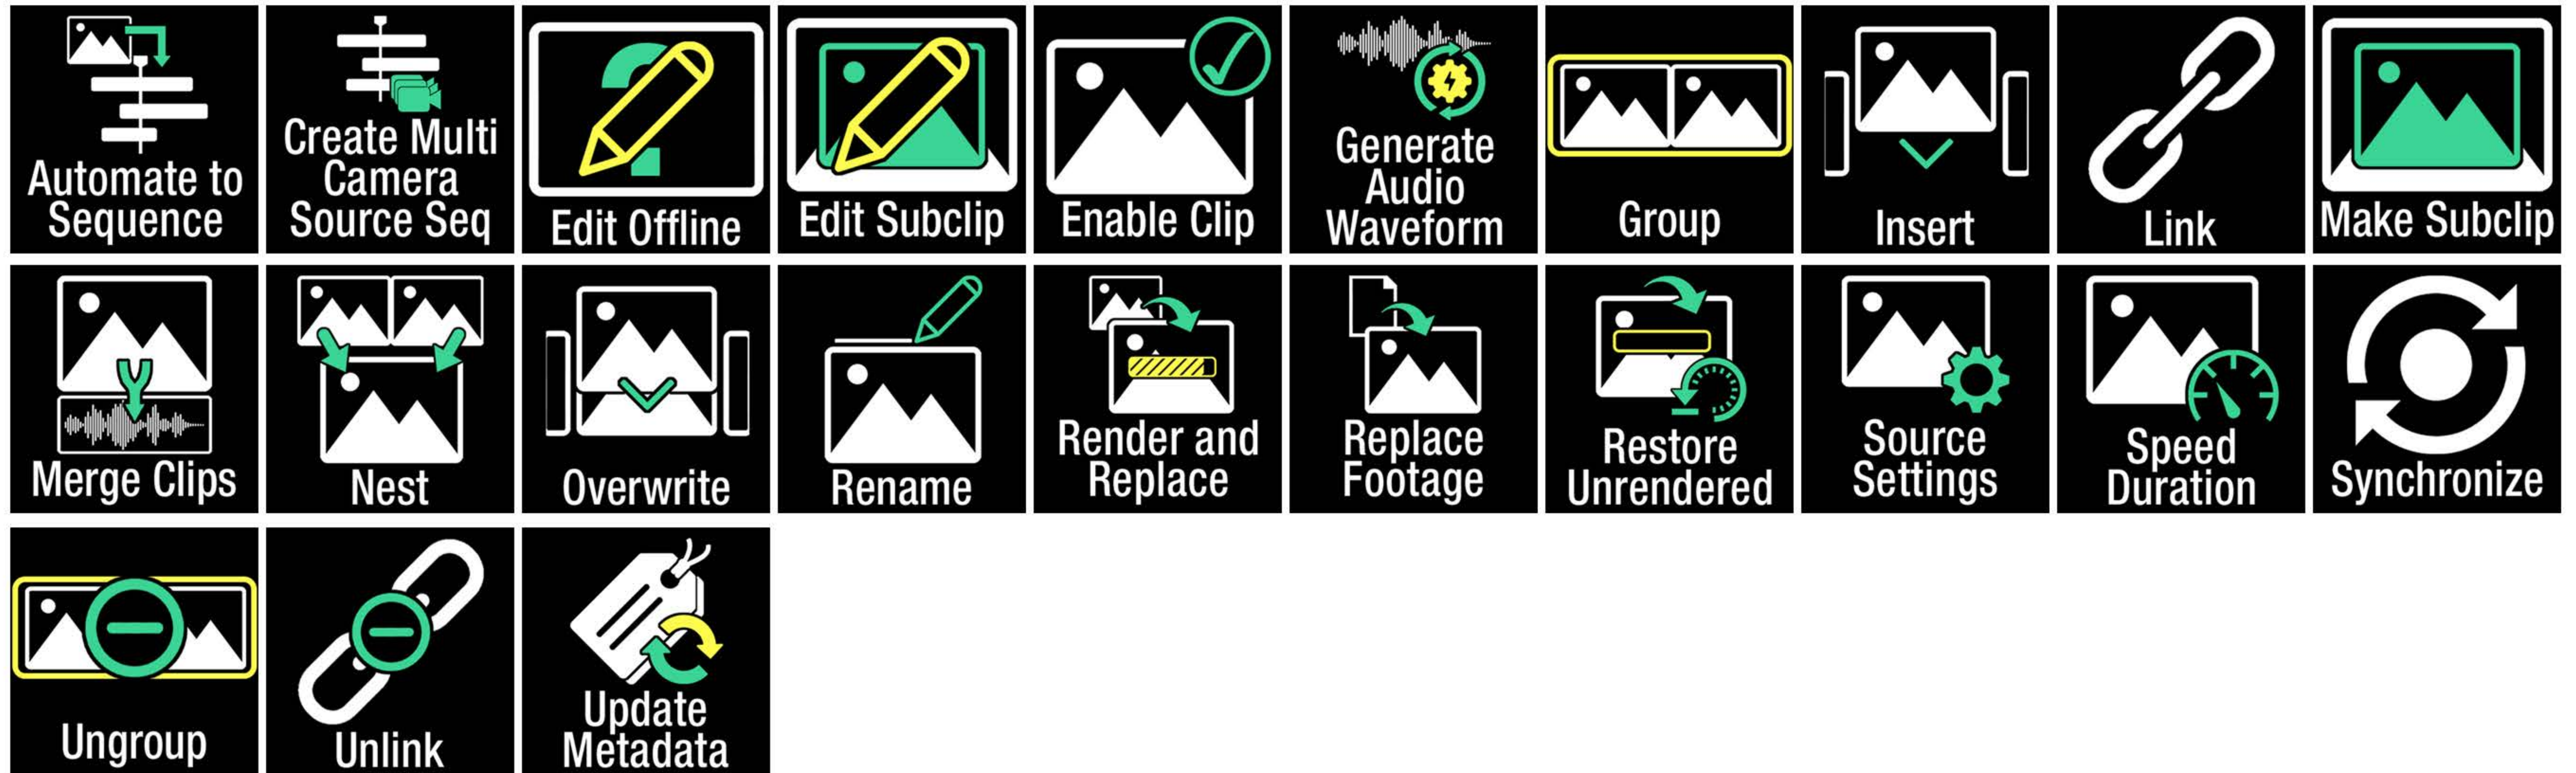

Edit / Team Project

Clip

Clip / Audio Options

Clip / Capture Settings