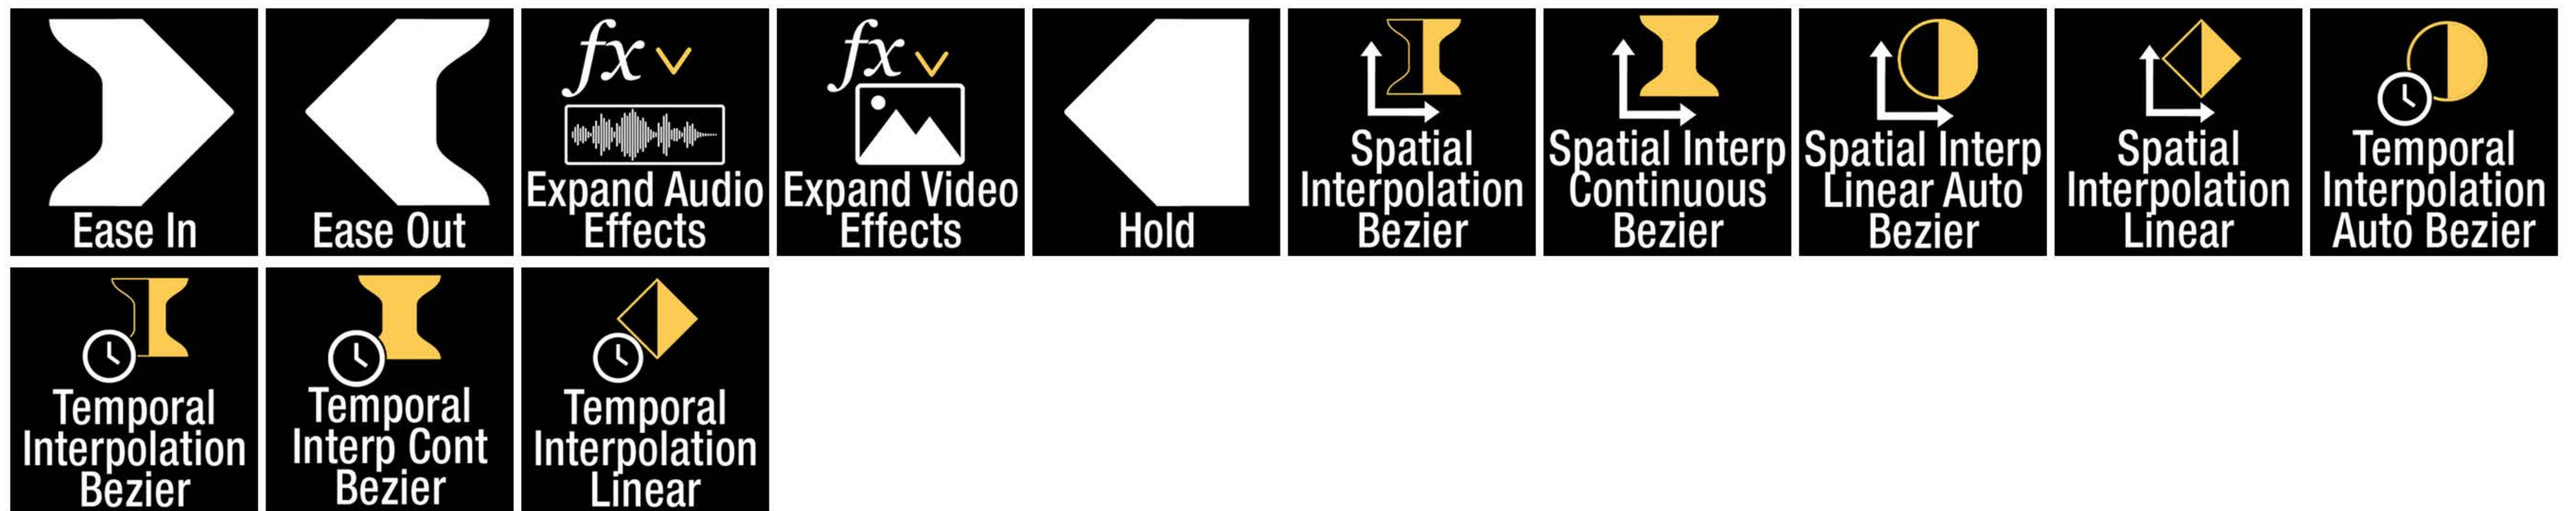

Panel / Effect Controls