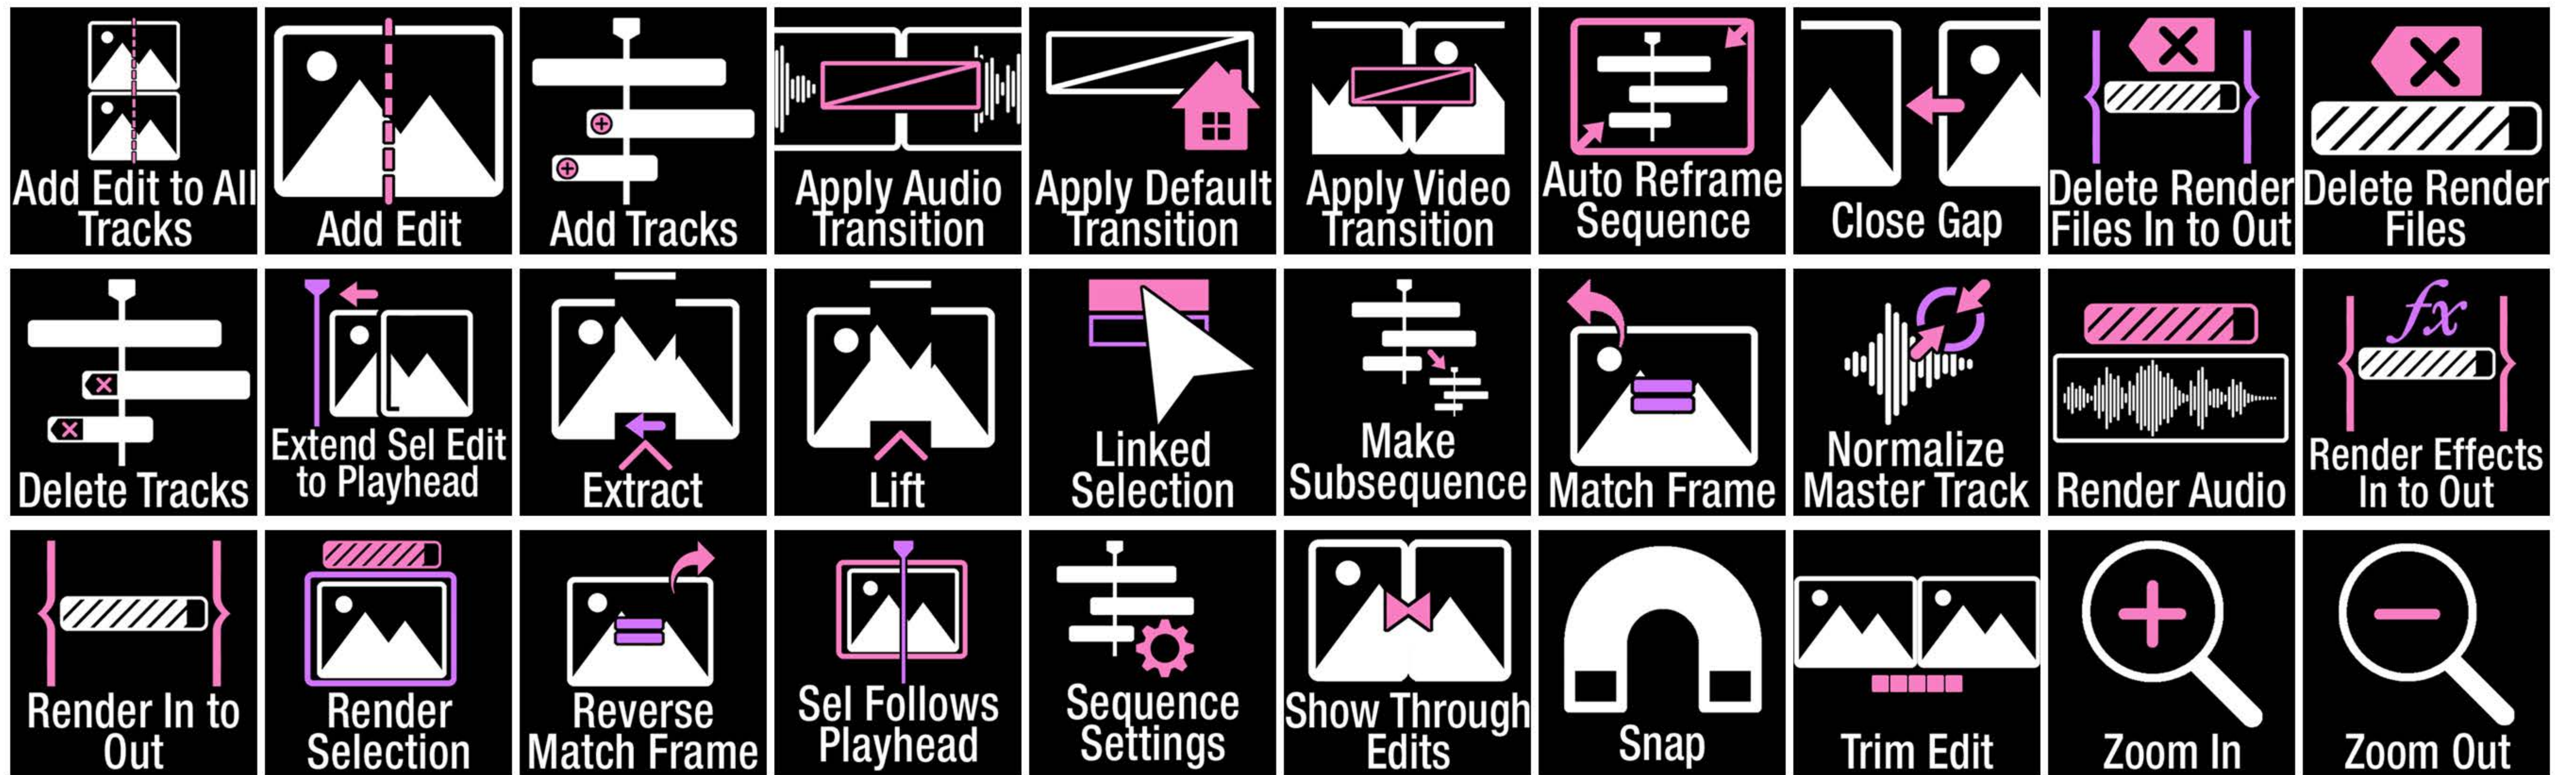

Premiere Pro Profiles for Stream Deck

Introduction

Thanks for downloading the Adobe Premiere Pro Profiles pack. This set is designed for professional workflows by organizing the most often used commands for particular tasks when working with Premiere.

Clip / Video Options / Time Interpolation

Sequence

Sequence / Go to Gap

Markers

Markers / Go to Split

Markers / Mark Split

Graphics

Graphics / Align