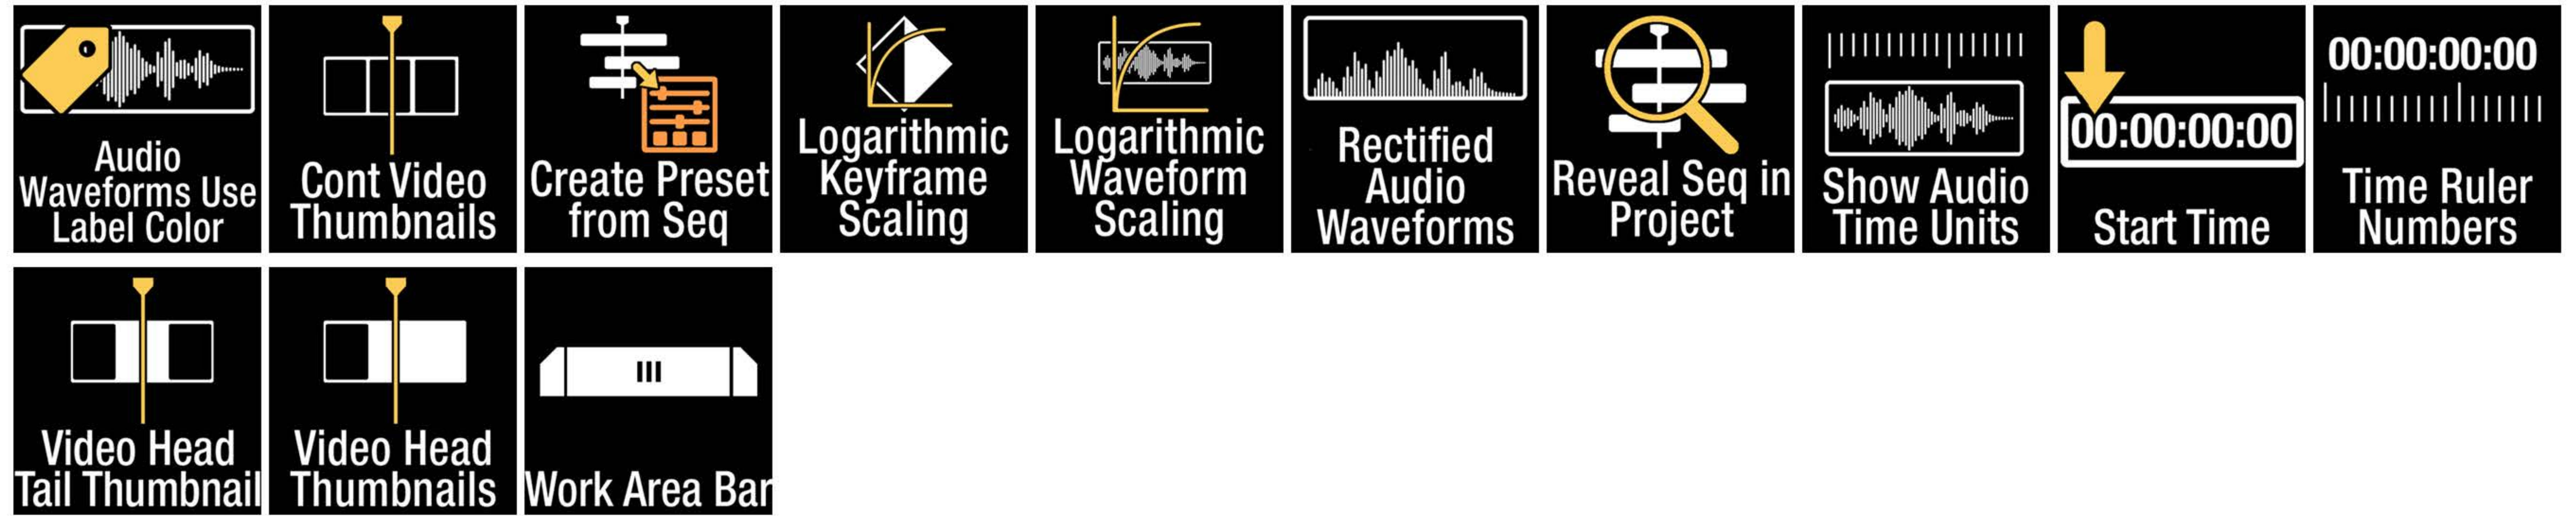

Panel / Timeline / Menu