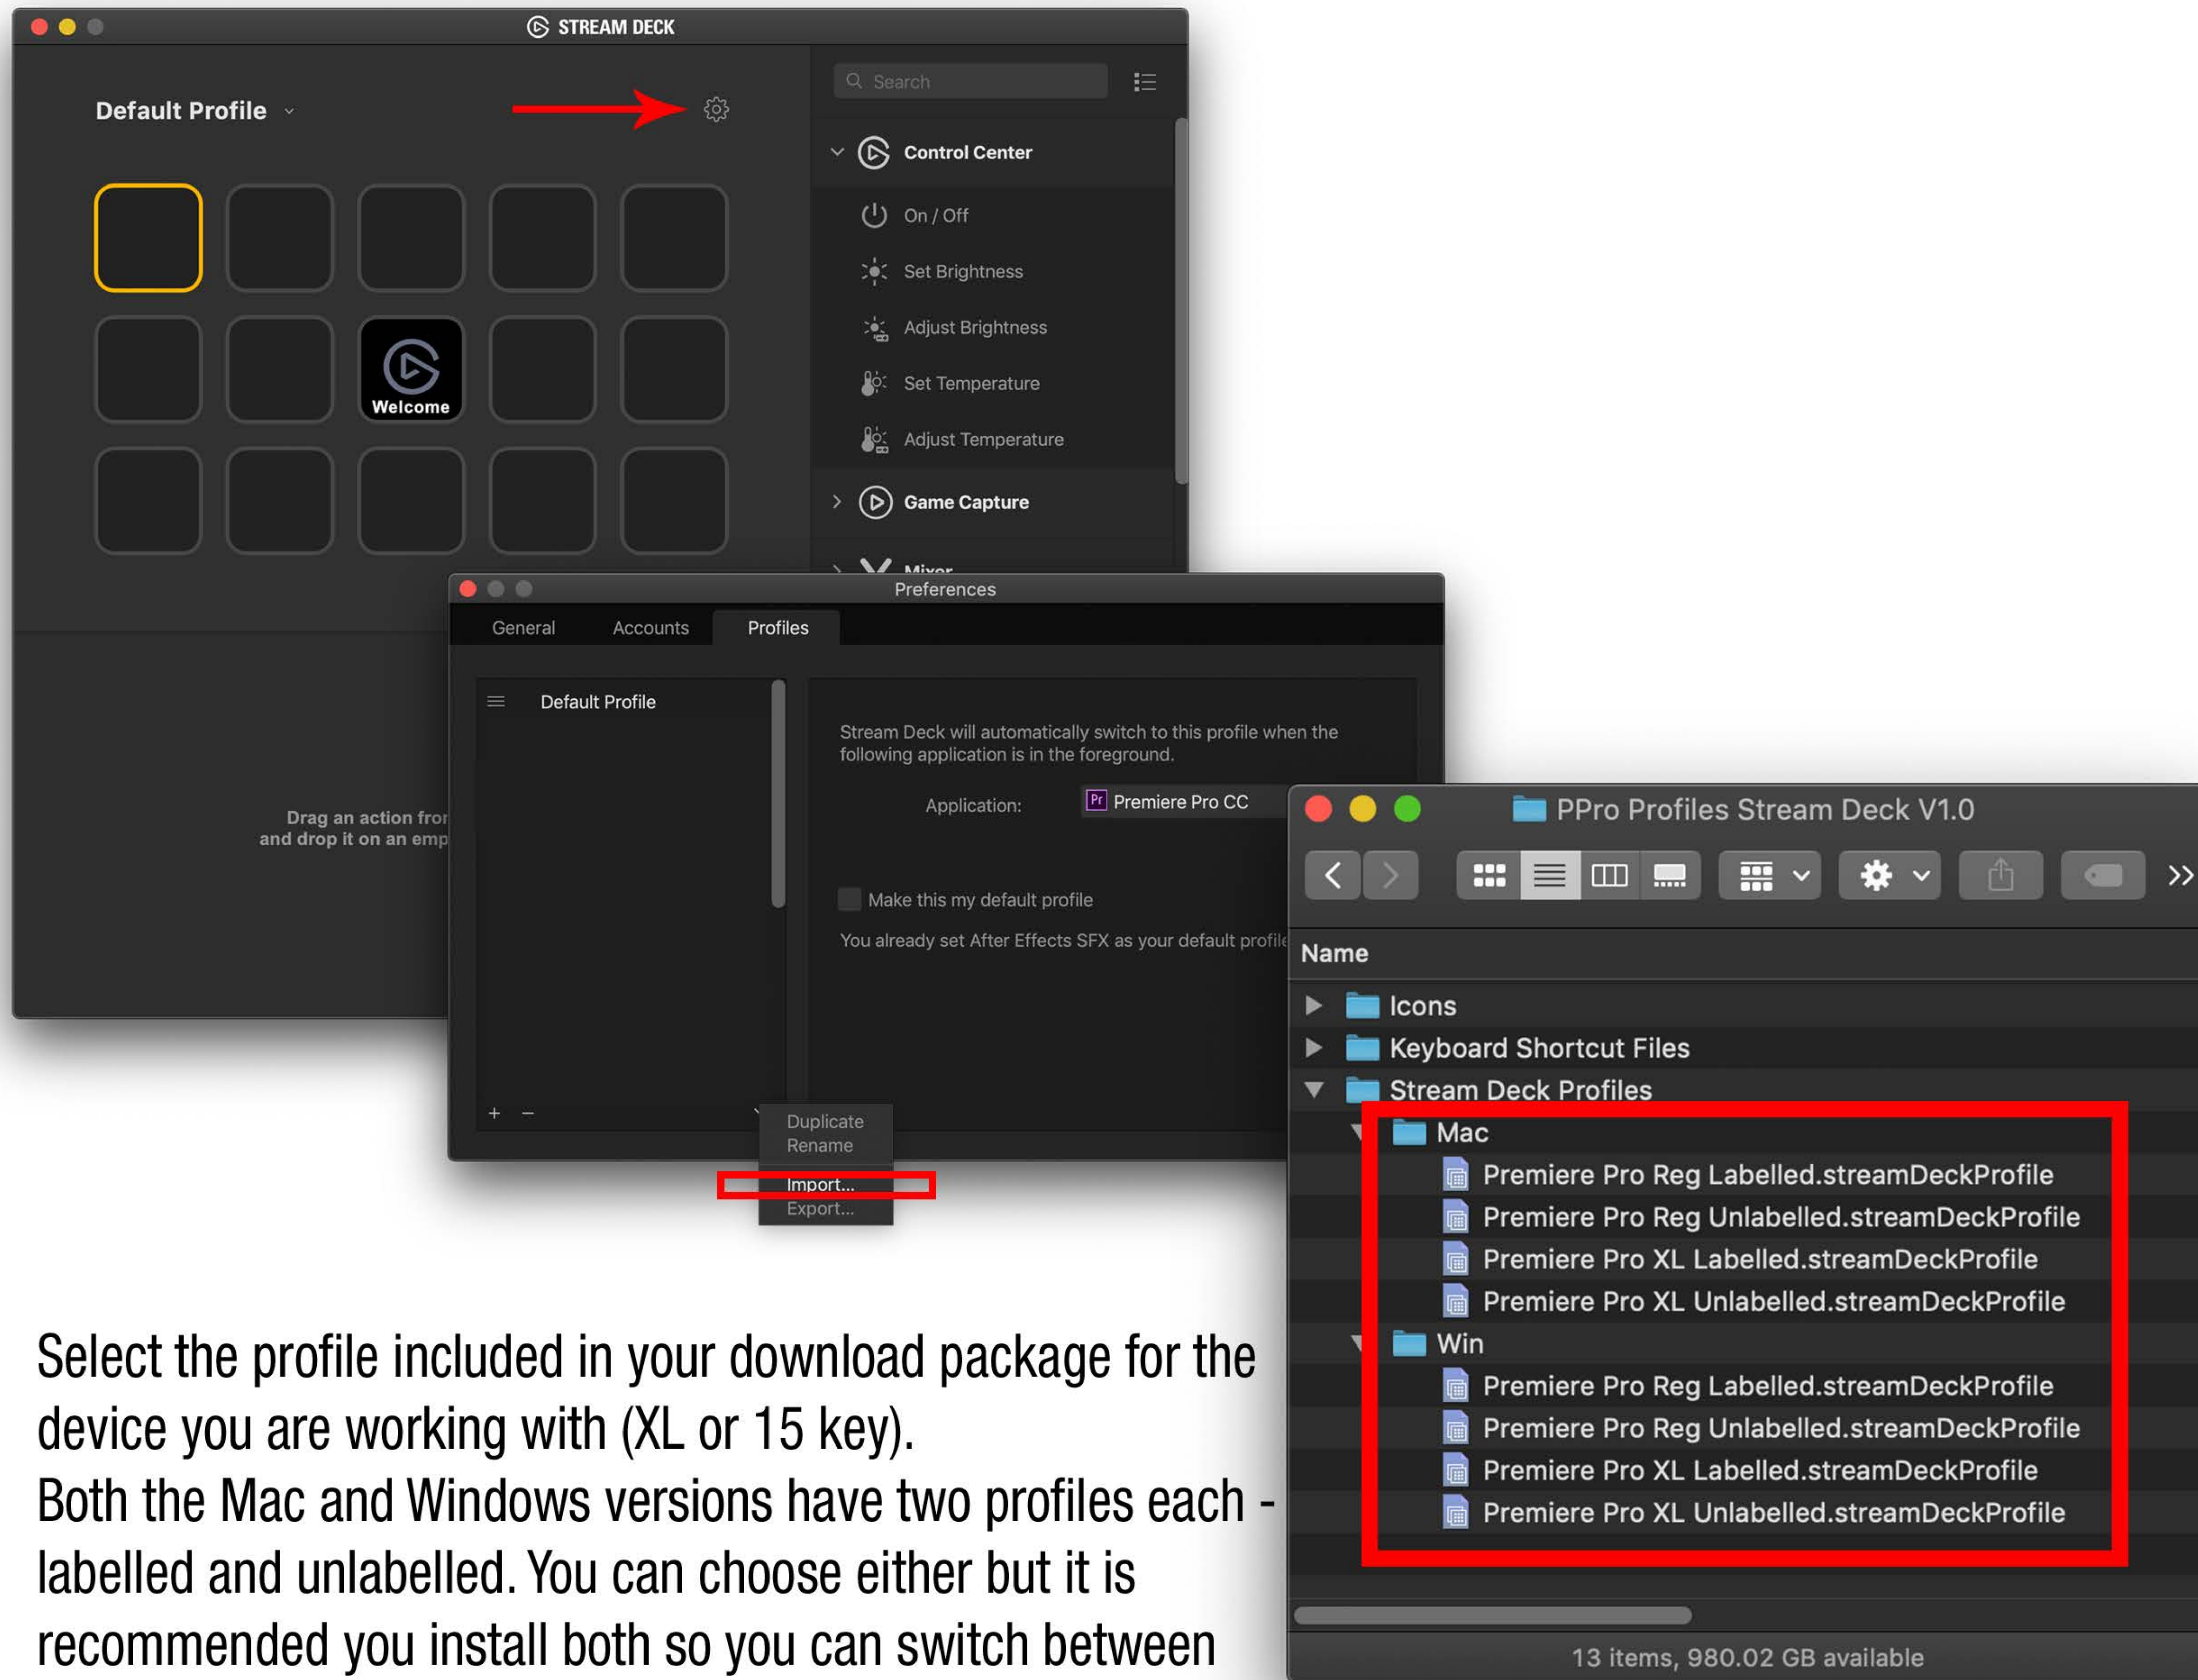

Installation

Installing the Keyboard Shortcuts

First, in order for the key commands in Stream Deck to work, you will need to install the supplied custom keyboard layout. Drag the file SideshowFX PPro.kys to your application profile folder.

Open Premiere Pro and access the Keyboard Shortcuts menu. From the Keyboard Layout Preset dropdown menu, select “SideshowFX Premiere Pro Profiles”

Installation

Installing the Stream Deck profile

Open Configure Stream Deck and click the preferences gear. At the bottom fly out menu, select Import.