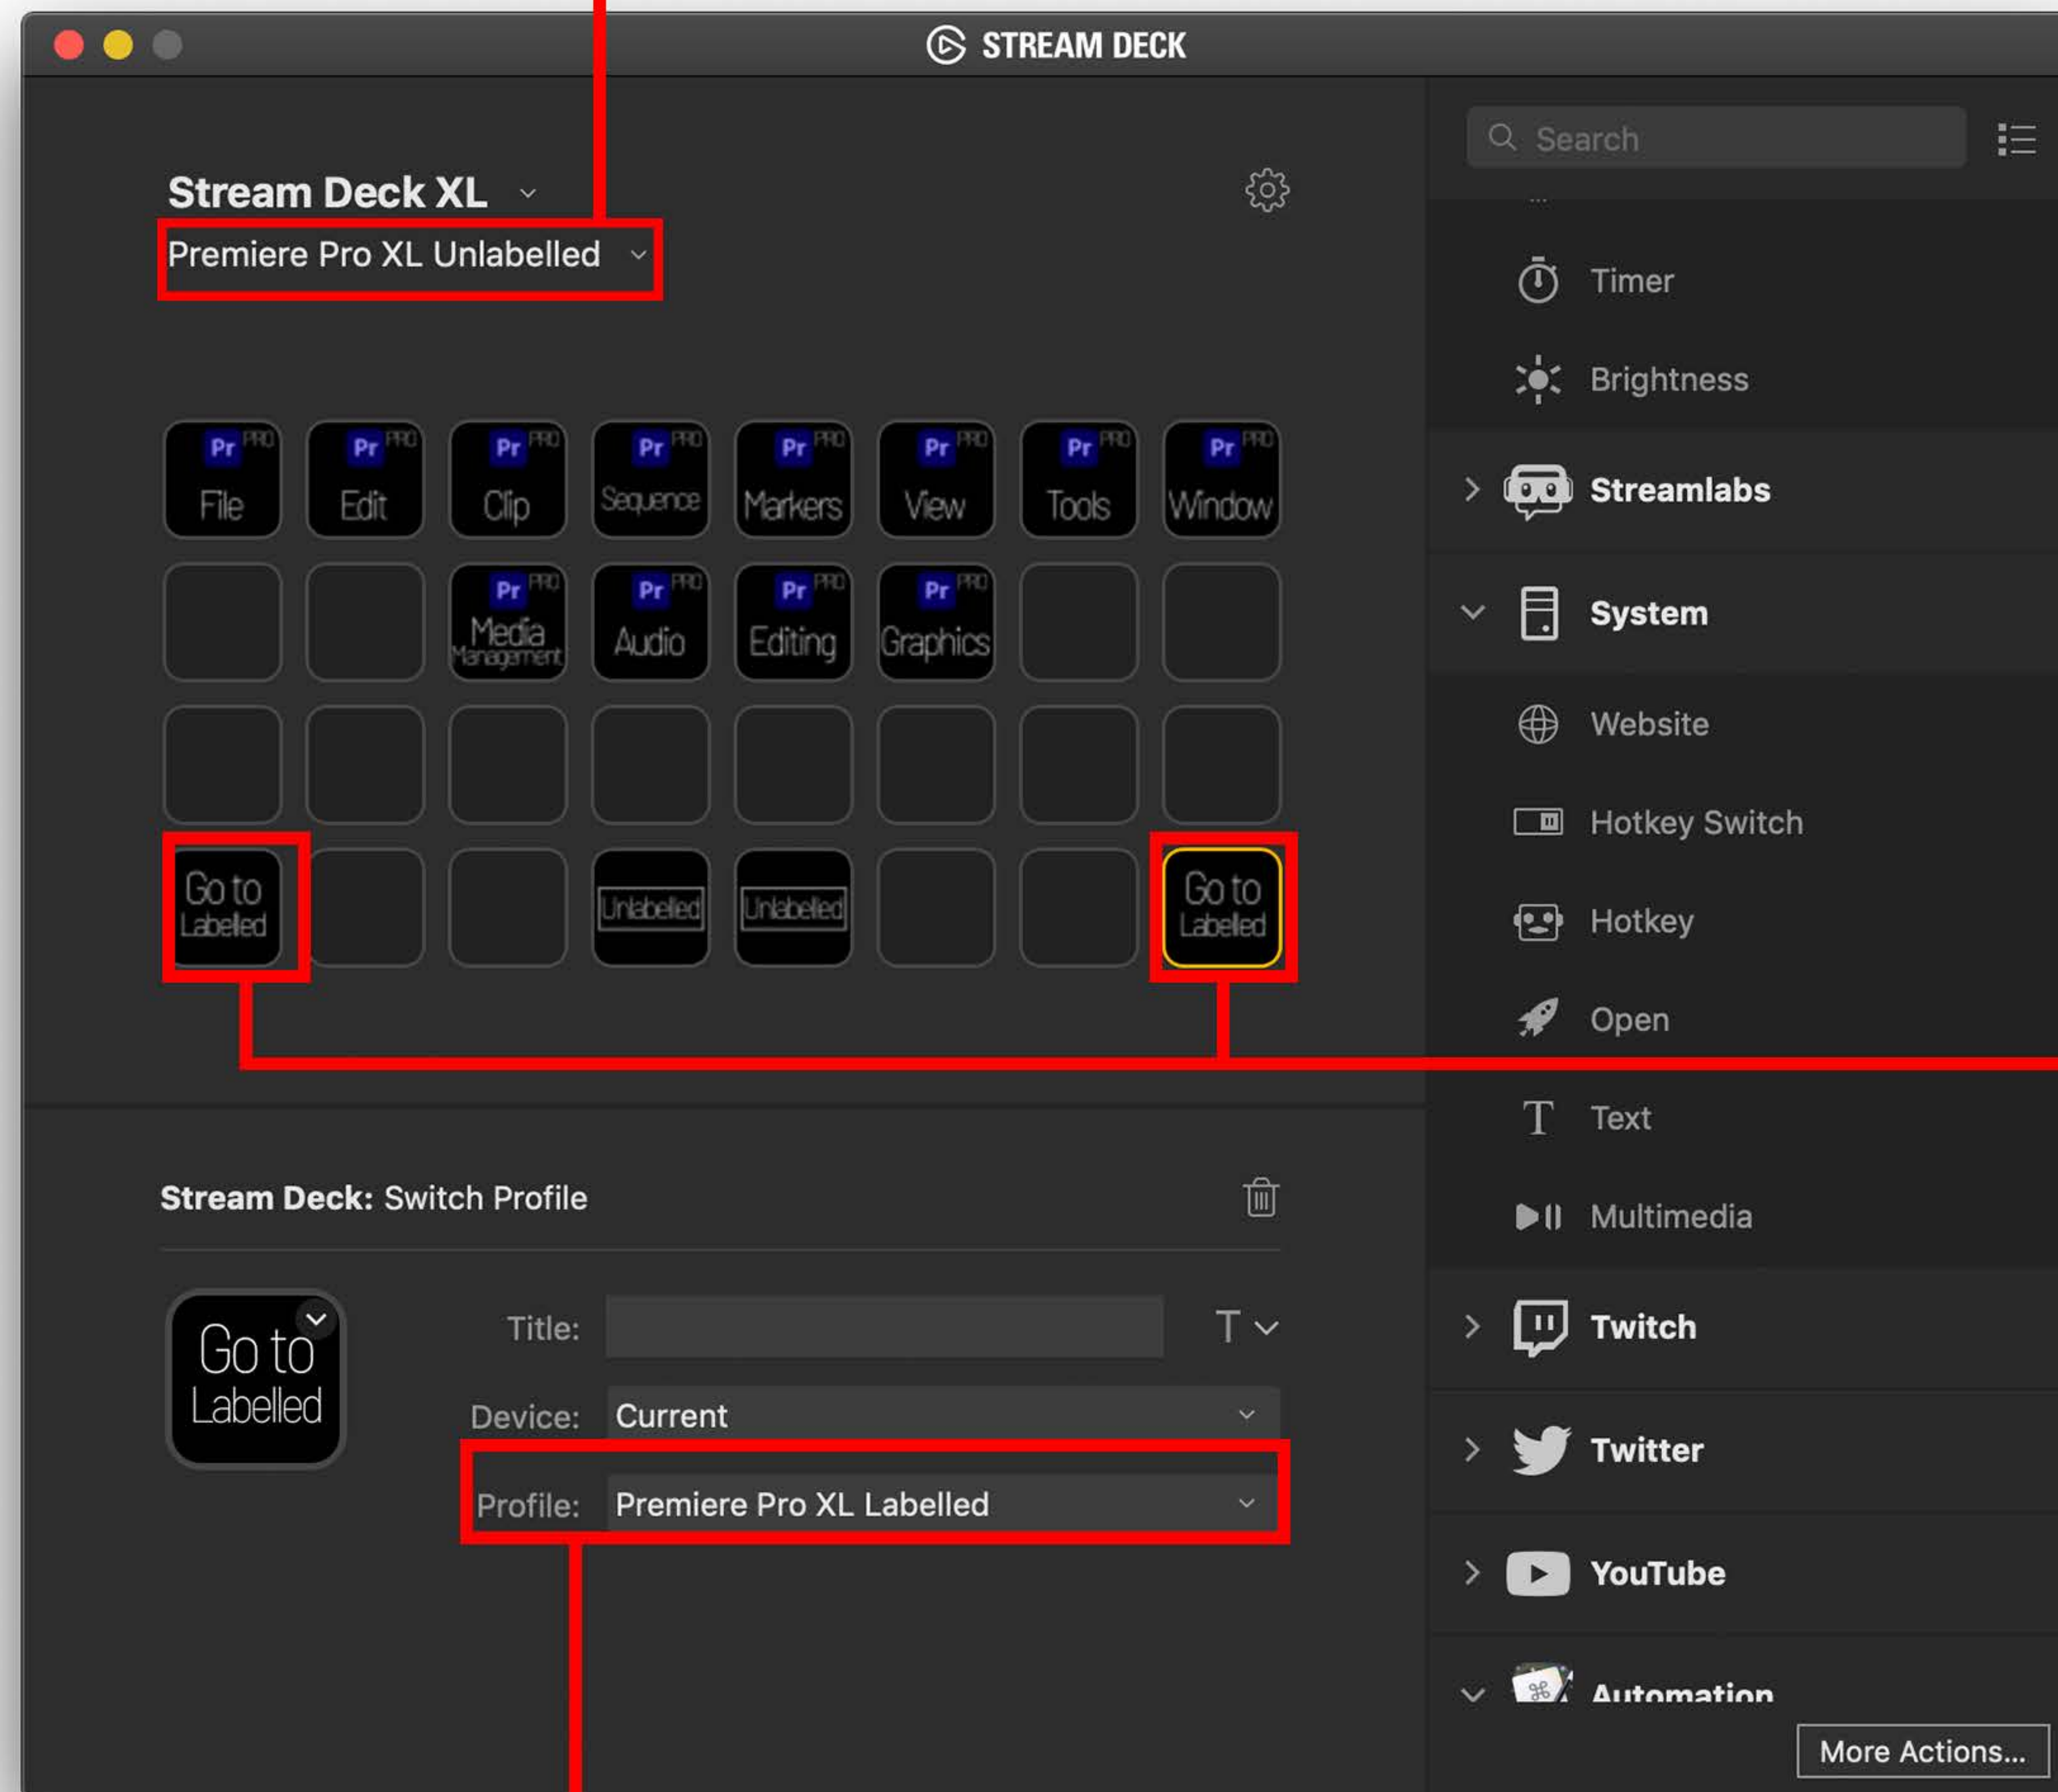

Open Premiere Pro and access the Keyboard Shortcuts menu. From the Keyboard Layout Preset dropdown menu, select “SideshowFX Premiere Pro Profiles”

Installation

Installing the Stream Deck profile

Open Configure Stream Deck and click the preferences gear. At the bottom fly out menu, select Import.

Installing the Stream Deck profile

If you choose to install both the labelled and unlabelled profiles, you will need to change one button on each profile.

STEP 1

Select the Premiere Pro XL Labelled profile (or 15 Key device select Premiere Pro Reg Labelled)

Select a "Go to Unlabelled" button (Repeat the next step both buttons)

Select the "Premiere Pro XL Unlabelled" profile ("Premiere Pro Reg Unlabelled" for the 15 key version)

Installing the Stream Deck profile

STEP 2

Select the Premiere Pro XL Unlabelled profile

Select the “Go to Labelled” button

Select the “Premiere Pro XL Labelled” profile
 (“Premiere Pro Reg Labelled” for the 15 key version)

Installing the Stream Deck profile