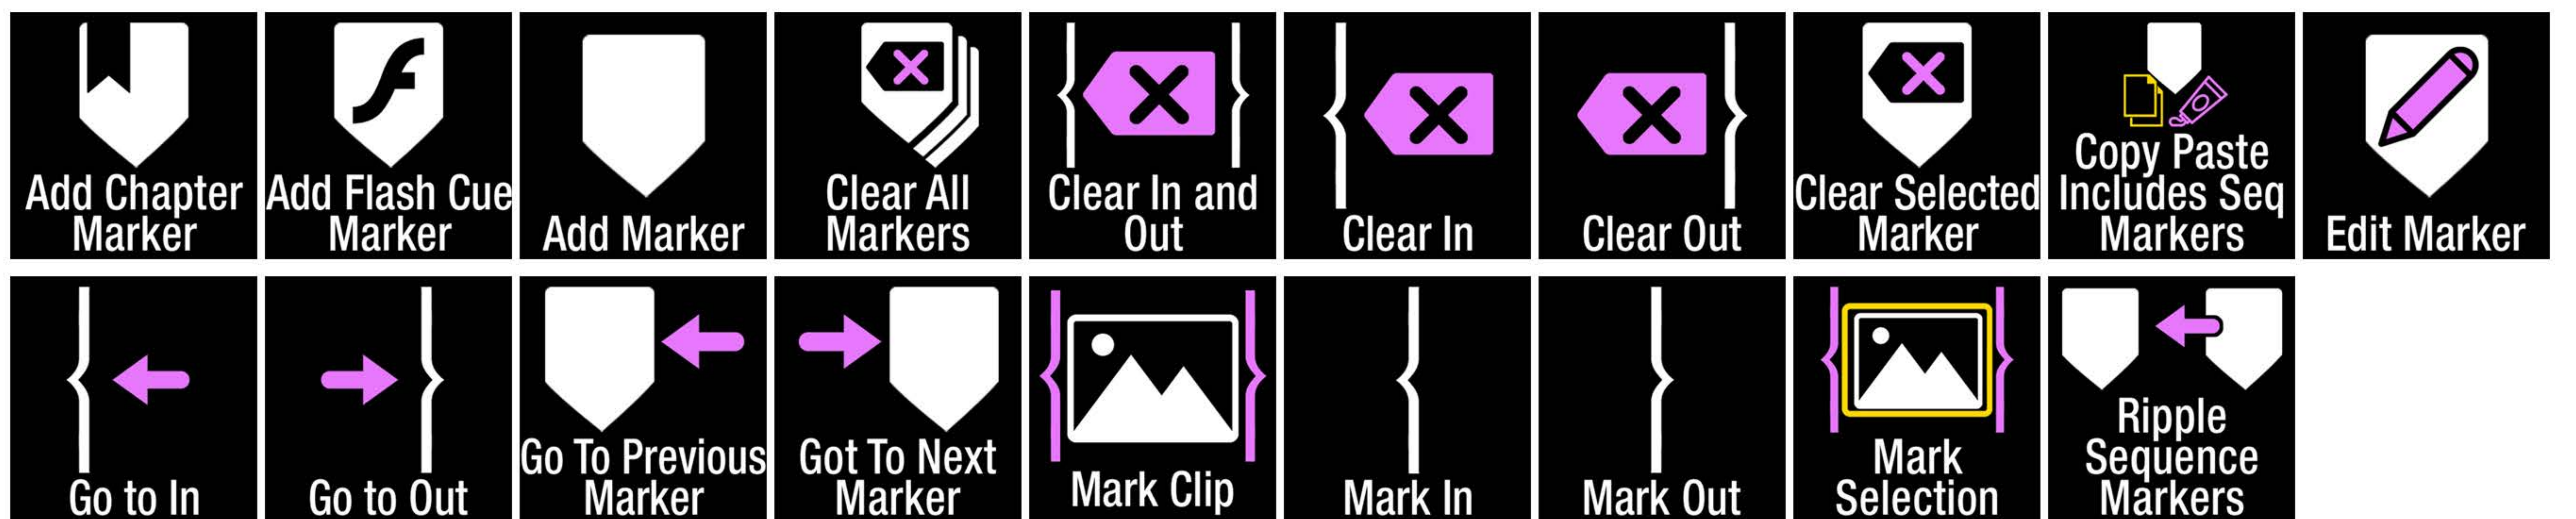

Clip / Video Options / Time Interpolation

Sequence

Sequence / Go to Gap

Markers

Markers / Go to Split

Markers / Mark Split

Graphics

Graphics / Align