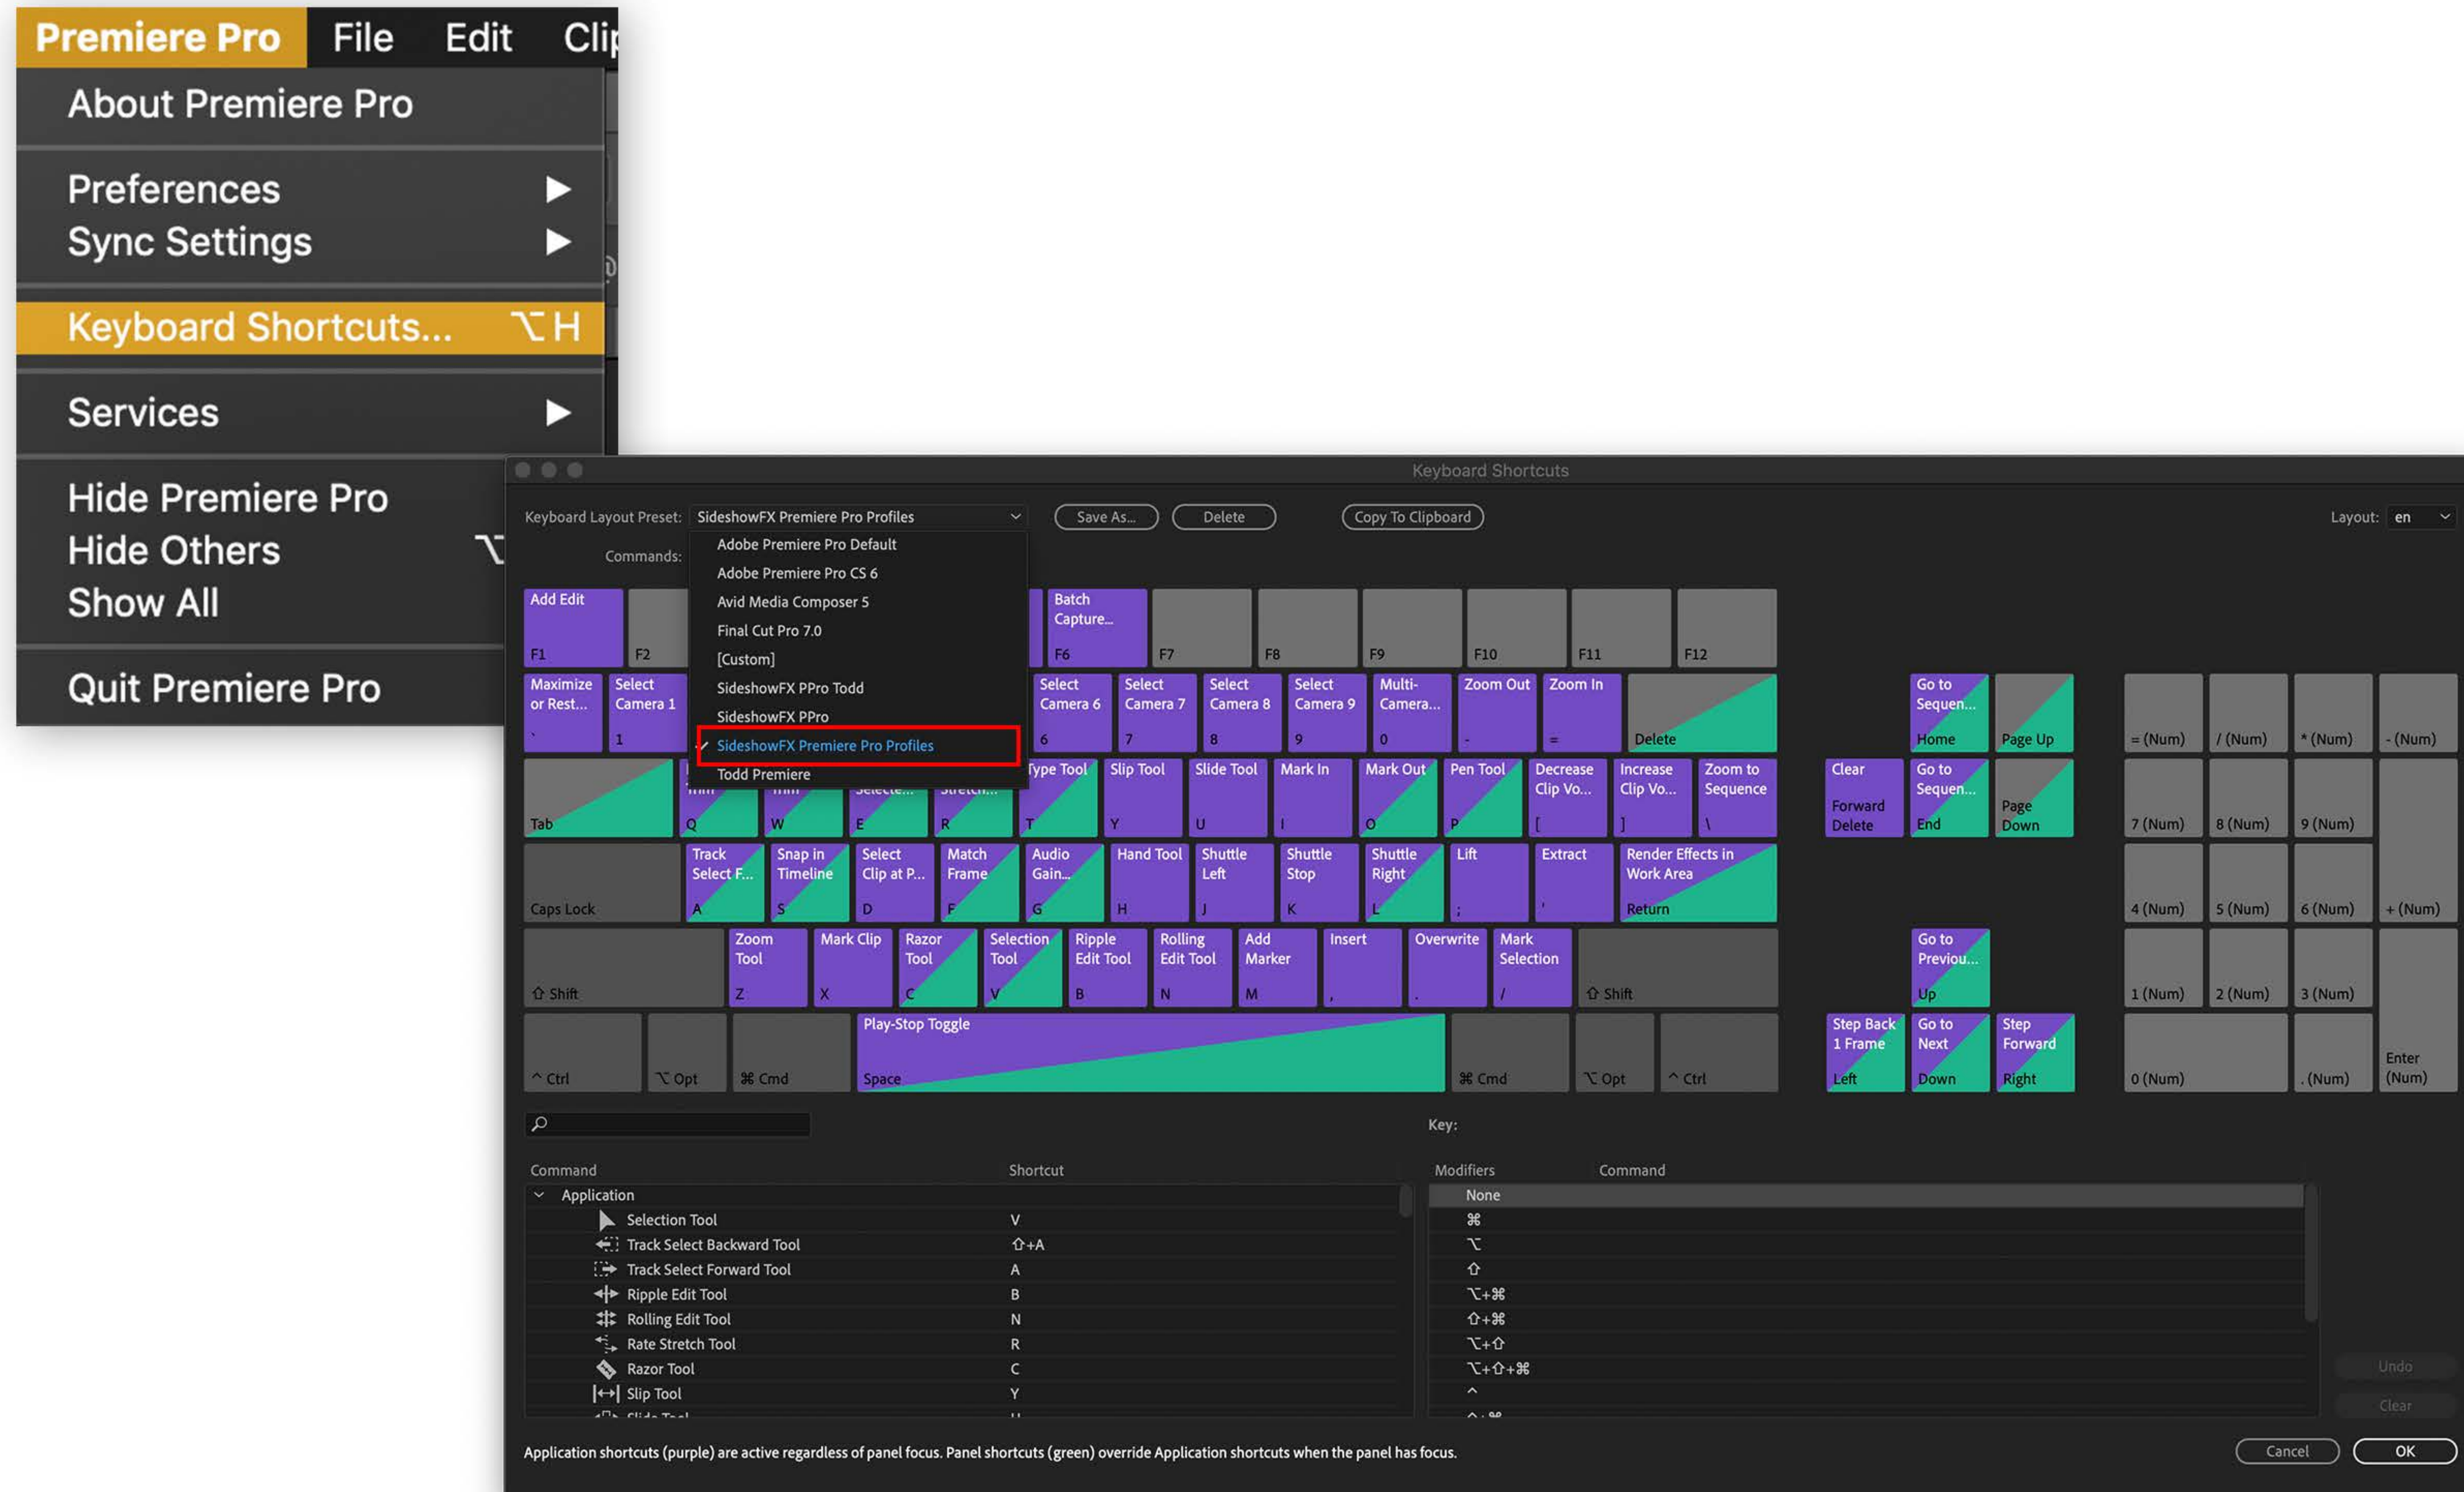

Premiere Pro Profiles for Stream Deck

Introduction

Thanks for downloading the Adobe Premiere Pro Profiles pack. This set is designed for professional workflows by organizing the most often used commands for particular tasks when working with Premiere.

Included are fully programmed profiles for Stream Deck XL and Stream Deck 15 key devices featuring over 570 shortcut commands including 817 custom made icons. The Stream Deck comes in two versions, one labelled, and one unlabelled that can be easily switched between the two by one button on the main menu. All of the icons have also been provided allowing you to easily customize the profiles to your particular workflow.

Installation

Installing the Keyboard Shortcuts

First, in order for the key commands in Stream Deck to work, you will need to install the supplied custom keyboard layout. Drag the file SideshowFX PPro.kys to your application profile folder.

Open Premiere Pro and access the Keyboard Shortcuts menu. From the Keyboard Layout Preset dropdown menu, select “SideshowFX Premiere Pro Profiles”

Installation

Installing the Stream Deck profile

Open Configure Stream Deck and click the preferences gear. At the bottom fly out menu, select Import.