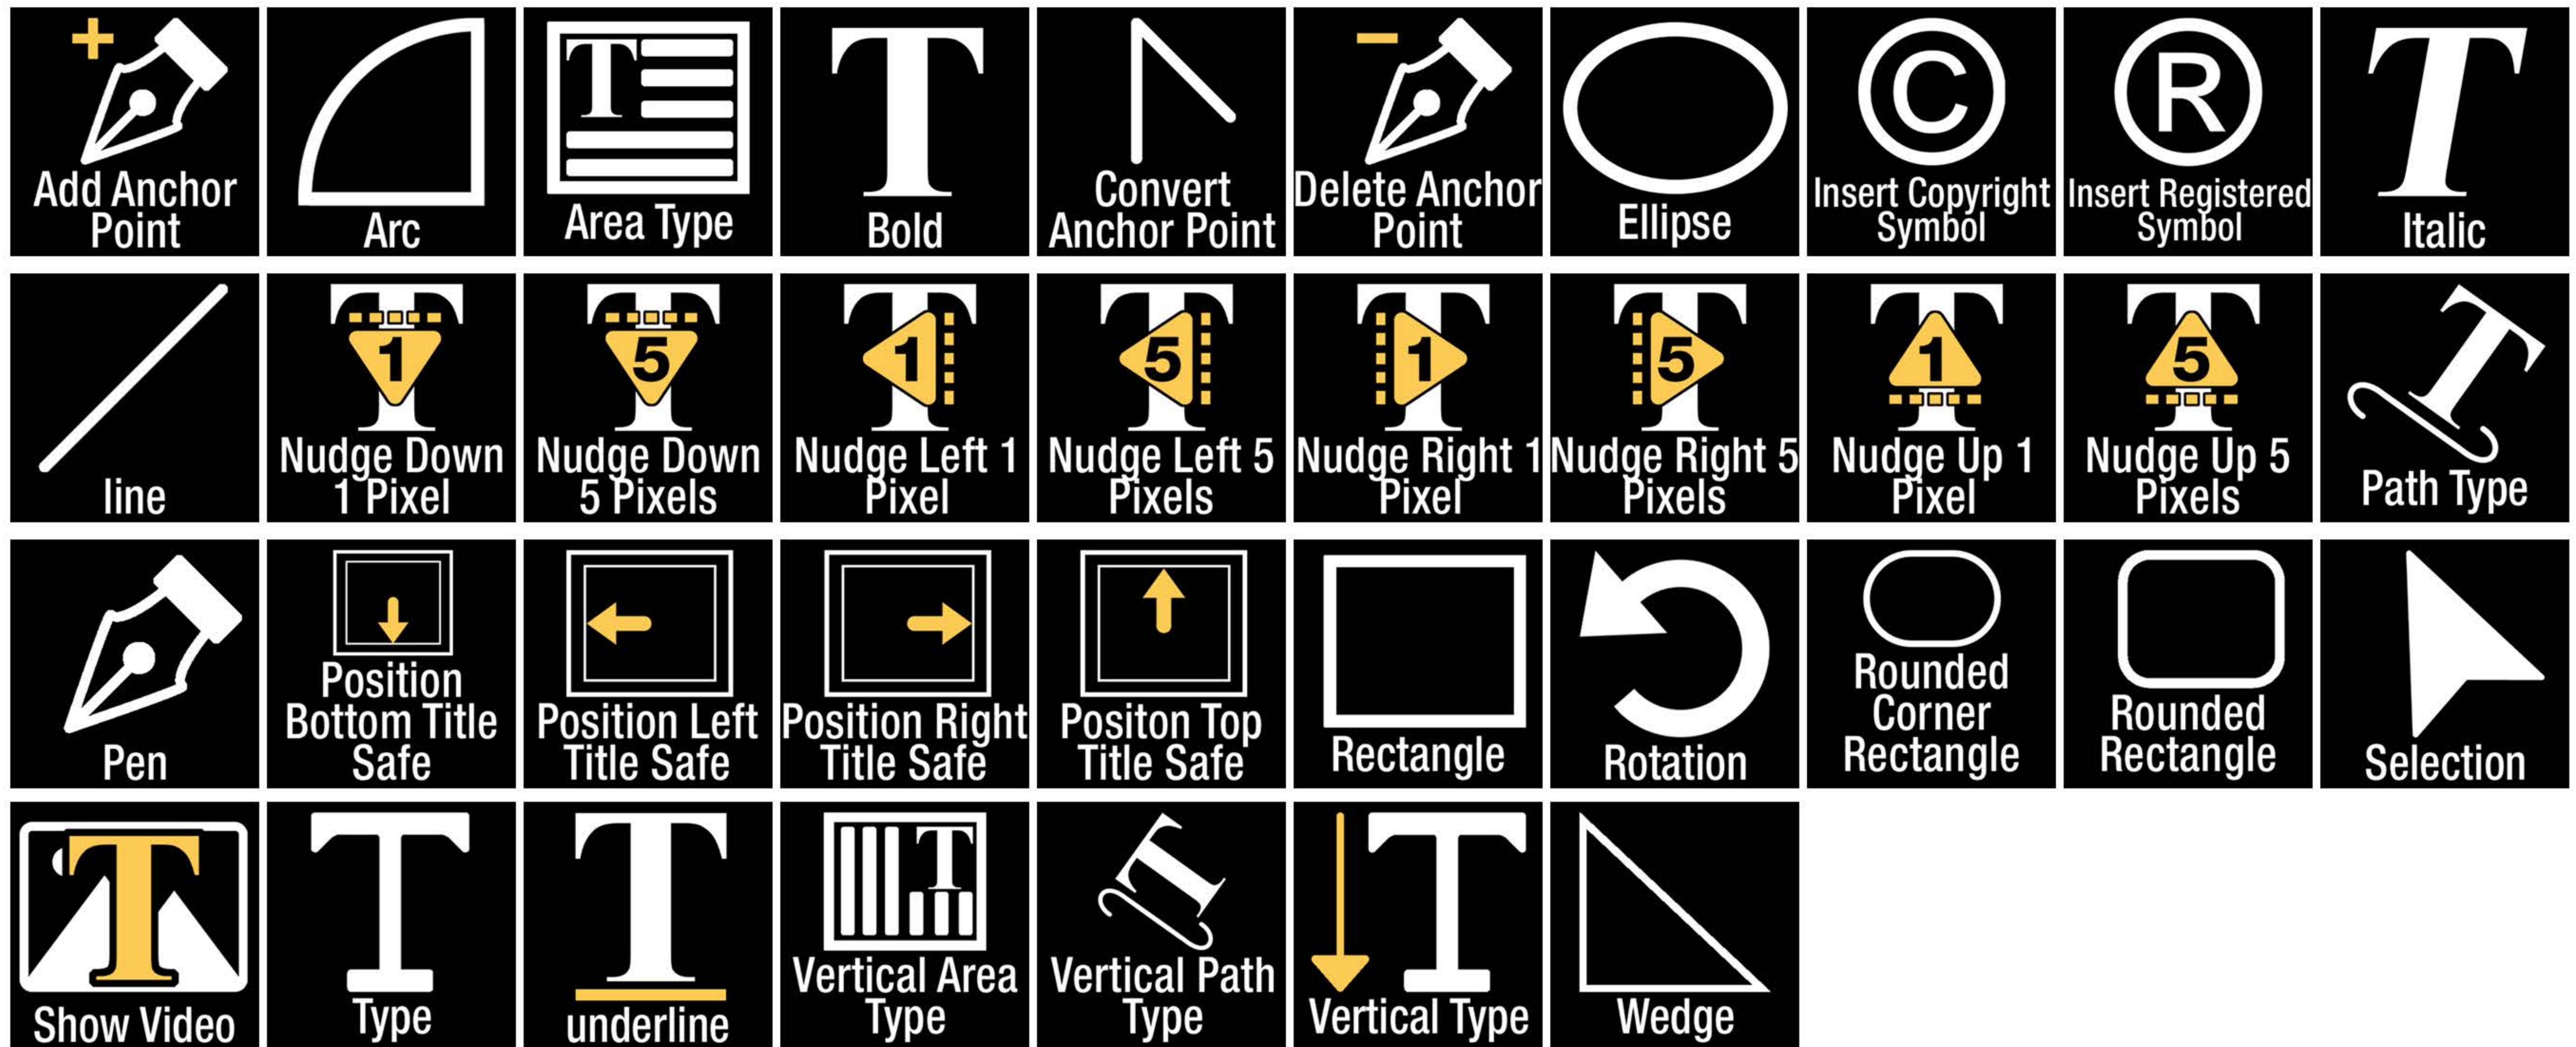

Panel / Legacy Titler