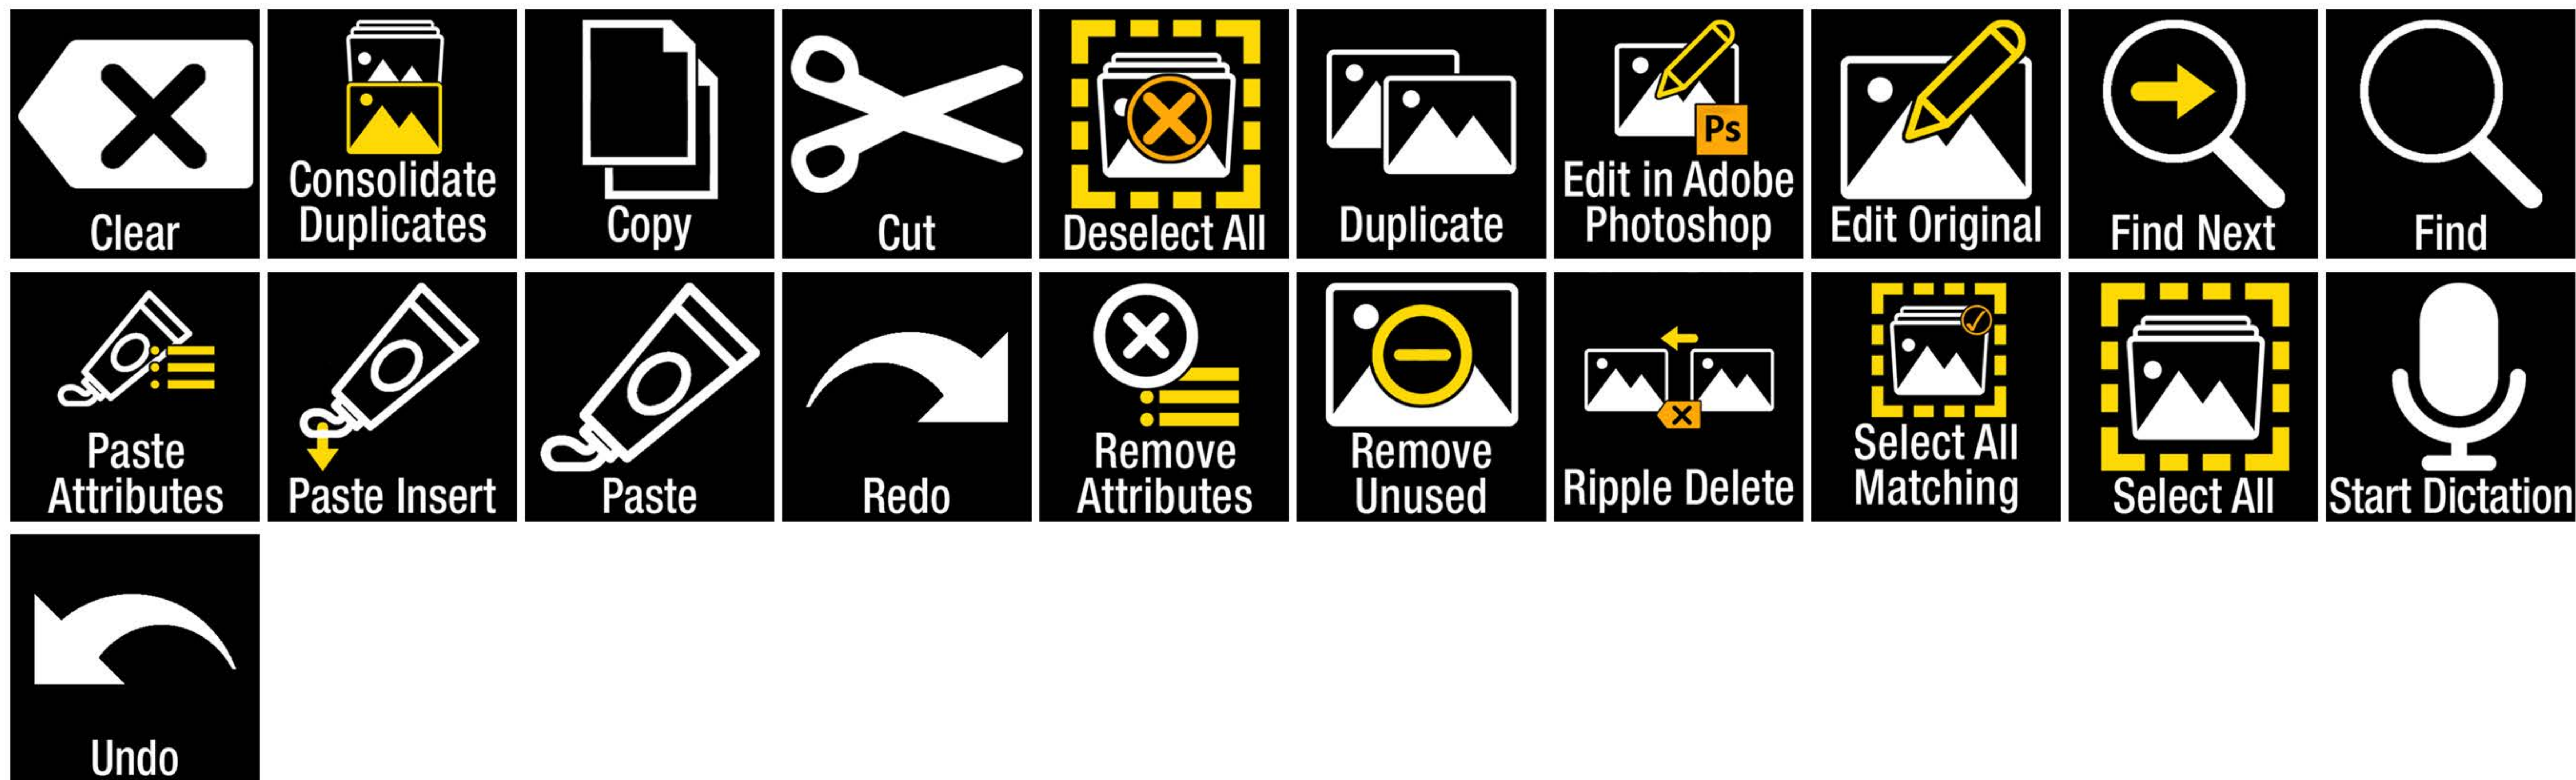

Edit

Edit / Edit in Adobe Audition

Edit / Label